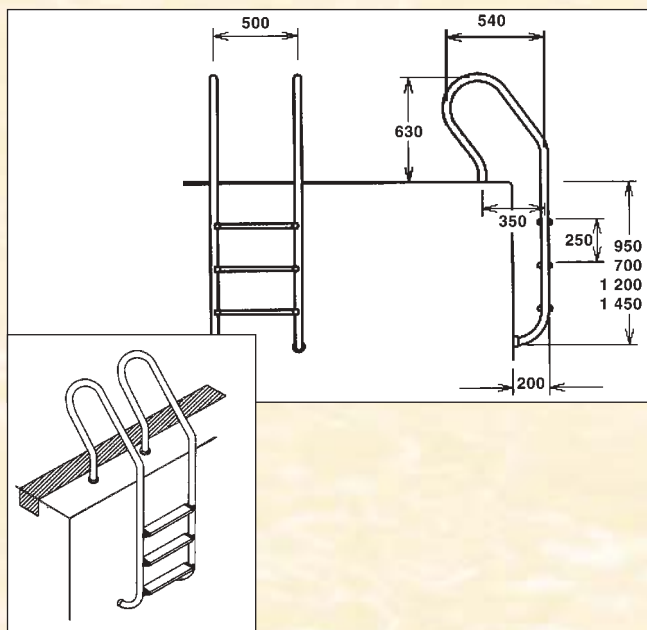

č. z.		název	kg	cena Kč	price EUR
7032	B	Žebřík Mixta (Ergo) s pouzdrém 2 stupňový <i>Ladder Mixta (Ergo) with anchor socket 2 stairs</i>	10,5	4 015,-	125,47
7033	B	Žebřík Mixta (Ergo) s pouzdrém 3 stupňový <i>Ladder Mixta (Ergo) with anchor socket 3 stairs</i>	11,0	4 688,-	146,50
7034	B	Žebřík Mixta (Ergo) s pouzdrém 4 stupňový <i>Ladder Mixta (Ergo) with anchor socket 4 stairs</i>	14,0	5 359,-	167,47
7035	B	Žebřík Mixta (Ergo) s pouzdrém 5 stupňový <i>Ladder Mixta (Ergo) with anchor socket 5 stairs</i>	15,5	6 030,-	188,44
		Žebříčky nerez Standard z materiálu AISI 316, pouze na objednání. <i>Ladders – stainless steel – Standard – made from material AISI 316, upon order only.</i>