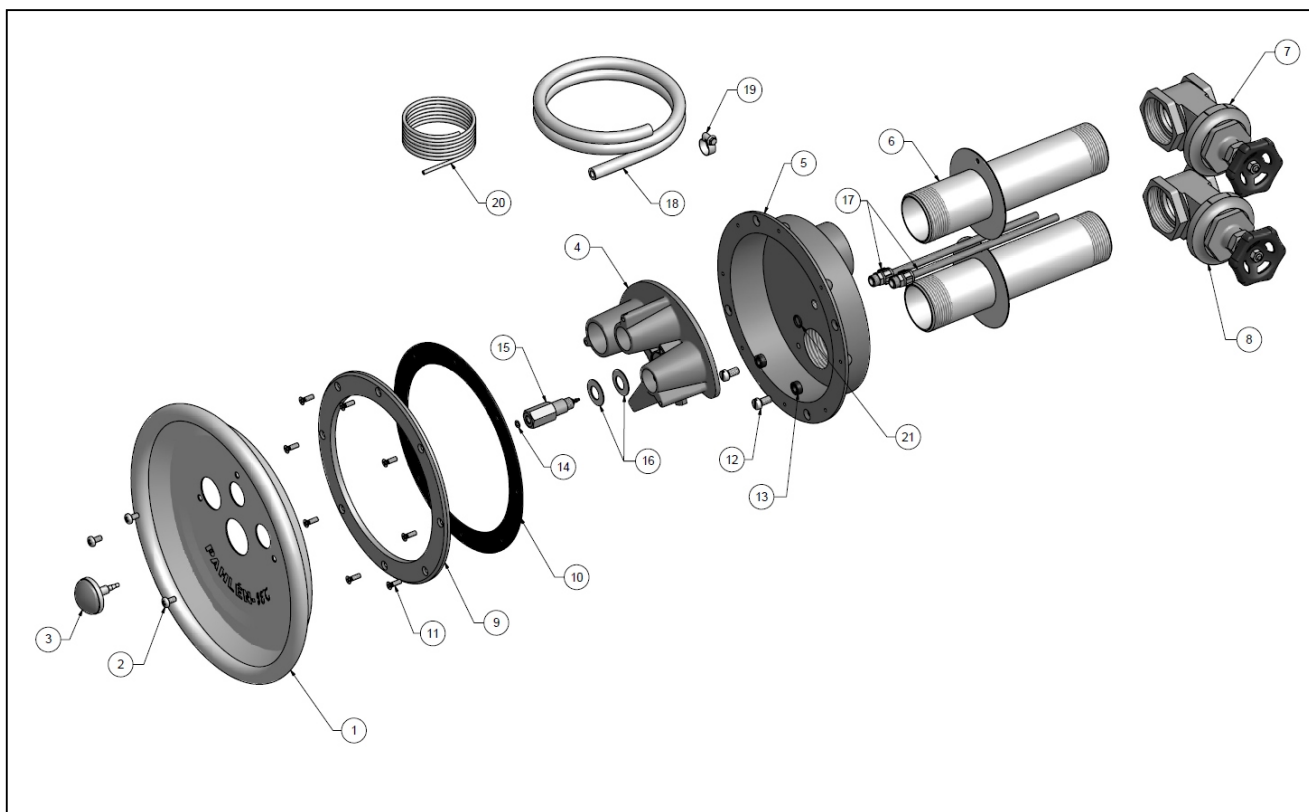

Swim Jet 1200

detail	identifikace	popis
1+2	PN636009	X Front plate + screw M6x12
2	PN19909410	X Screw MRX A4 M6x12
3+14	PN636000	X Start button+ o-ring 1.10x1.60mm
4	PN121602	X Turning insert
5	PN13005002	X Jet Swim housing
6	PN121952	X Non leak flange SS, 2" connection
7	PN636023	X Gate valve 2", brass
8	PN636023	X Gate valve 2" divided, brass
9+10+11	PN636013	X Clamping ring+Rubber gasket+Screw Mx12
10+9+11	PN636013	X Clamping ring+Rubber gasket+Screw Mx12
11+9+10	PN636013	X Clamping ring+Rubber gasket+Screw Mx12
12	PN19917615	X Screw MCS A4 M8x16
13	PN121925	X Bushing nylon
14+15+16+21	PN636016	X O-ring 4,10x4,60+Connectpin+Elastic
15+14+16+21	PN636016	X O-ring 4,10x4,60+Connectpin+Elastic
16+15+14+21	PN636016	X O-ring 4,10x4,60+Connectpin+Elastic
17	PN636019	X 1 pc. Hose connection air injection 1 pc. Protective pipe start hose
18+19	PN636017	X Hose 8x12mm+ hoseclamp 8-14mm
19+18	PN636017	X Hose 8x12mm+ hoseclamp 8-14mm

detail	identifikace	popis
20	PN636018	X Hose for start 2x4mm,L=1,5m
21+15+16+14	PN636016	X O-ring 4,10x4,60+Connectpin+Elastic