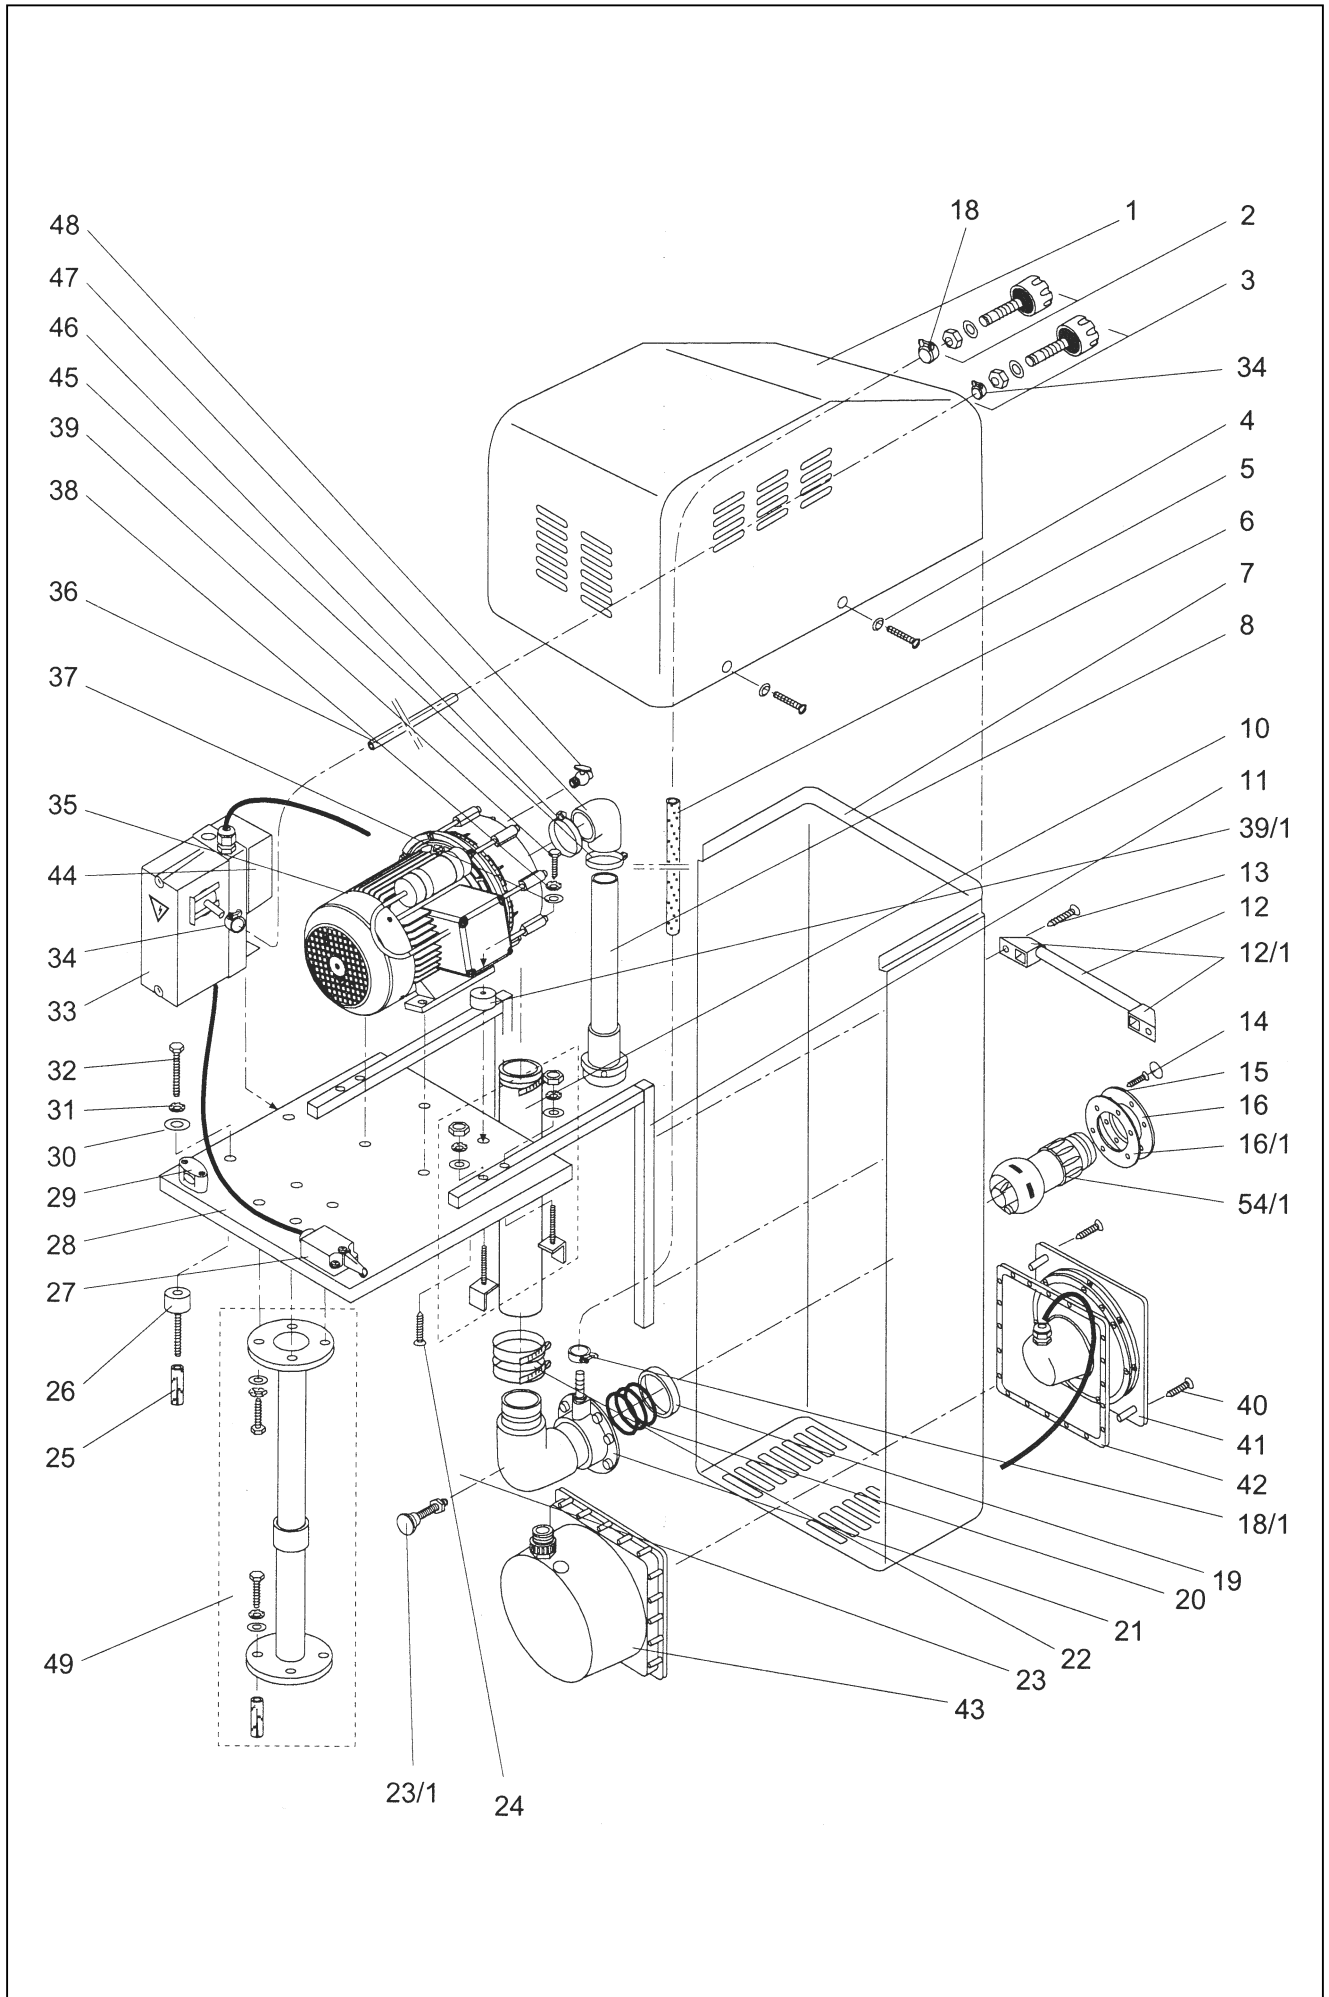

detail	identifikace	popis
	2337.007.000	X Cover cpl.
1	2337007001	X Cover
2	2307007500	X Air regulator cpl.
3	2302001600	X Pneumatic pushbutton cpl.
4	2306007006	X Beaded disk for M5,brass,nickled-plated
5	5879640516	X Oval head countersunk screw M5 x 16, A 2
6	2301001007	X mtr. PVC tubing, 8 x 3mm,crystal-clear,with woven fabric
	2337502000	X Mantlet, white,matte,cpl.for Badu Jet standard
	2337002001	X Mantlet,white,matte,cpl.,for Badu Jet standard-spot
7	2337602000	X Mantlet, white,matte,single,for Badu Jet standard
7	2337202001	X Mantlet,white,matte,single,for Badu Jet standard-spot
8	2307503000	X Intake line with back pressure valve
9	5866994005	X Adapter,PVC-hose,40 x 5mm,crystal-clear
10	5866995005	X Pressure pipe,PVC-hose,50x5mm,crystal-clear
11	2307501500	X Connecting angle
12	5861400201	X mtr.Pipe,plastic,white
12/1	2306002002	X Fixing for handle,white
13	5879826325	X Sheet metal(self-tapping)screw 6,3x25mm,A4
14	2301000010	X Decorative cap for Philips screw
15	5879825520	X Countersunk head screw, 5,5 x 19mm, A 4
16	2306002009	X Housing flange W 2364
16/1	2306002014	X Flat packing, 120 x 80 x 1mm
18	5873011406	X Hose clamp, SM 9 14, a 4
18/1	2301004001	X Clic clamp, 14mm, A 4
19	2302002056	X Retainer ring
20	2302002057	X Hose clamping ring,60 x 73,5 x 6,2mm
20/1	2302002158	X Hose clamping ring,60 x 73,5 x 1,5mm
20/2	2302002058	X Hose clamping ring,60 x 73,5 x 1mm
21	2307504002	X Nozzle housing cpl. with connecting angle and hose nozzle
22	2307004009	X Hose clamp, SXM 12, 40-60mm, C7-W4
23	2307504003	X Spacer Extension
24	5879826338	X Sheet metal(self priming)screw,6,3x38mm,A4
25	2306006006	X Expanding bolt, M8, brass
26	2306006005	X Rubber/metal buffer, M8 x 36mm
27	5880800404	X Position switch cpl.
28	2337501000	X Base plate with threaded inserts
29	5883300095	X Strain relief clamp for Badu Jet standard

detail	identifikace	popis
29	5883300095	X Strain relief clamp for Badu Jet standard-spot
30	5879021080	X Washer, dia = 8,4mm, A 2
31	5876797080	X Lock washer, dia = 8,4mm, A 2
32	5879330830	X Hex bolt, M8 x 30mm, A 2 (for rear)
32/1	5879330850	X Hex bolt, M8 x 50mm, A 2 (for front)
33	2337505000	X Junction box cpl.
33/1	2337006500	X Junction box mounting assembly
34	2302080082	X Hose clamp S 9/9 ZY
35	2340550038	X Jet-pump,type 21-40/55,in 1 phase 1,0kW
36	2302080083	X mtr.PVC-tubing,6 x 1,5mm, crystal-clear
37	5871250800	X Washer, dia = 8,4mm, A 4
38	5876797080	X Lock washer, dia = 8,4mm, A 2
39	5879330820	X Hex bolts M8 x 20mm, A 4
39/1	2306005010	X Rubber/metal buffer
40	X	X Mantlet for 50W luminaire
41	2307602007	X Luminaire cpl.,with mantlet,lamp 50W,counter nut and cable
42	X	X Counter nut for 50W luminaire
	2307602001	X Reparation bulb
44	2336200050	X Junction box
48	5825002198	Odvzdušňovací ventil G 1/4"pro záv.PP Junction box
49	2307851000	X Telescoping safety support
54/1	2306002911	X Ball nozzle,dia = 28mm, non-variable
	2307602003	X Transformer, 50VA

xxx PROTIPROUD BADU JET IMPULSE