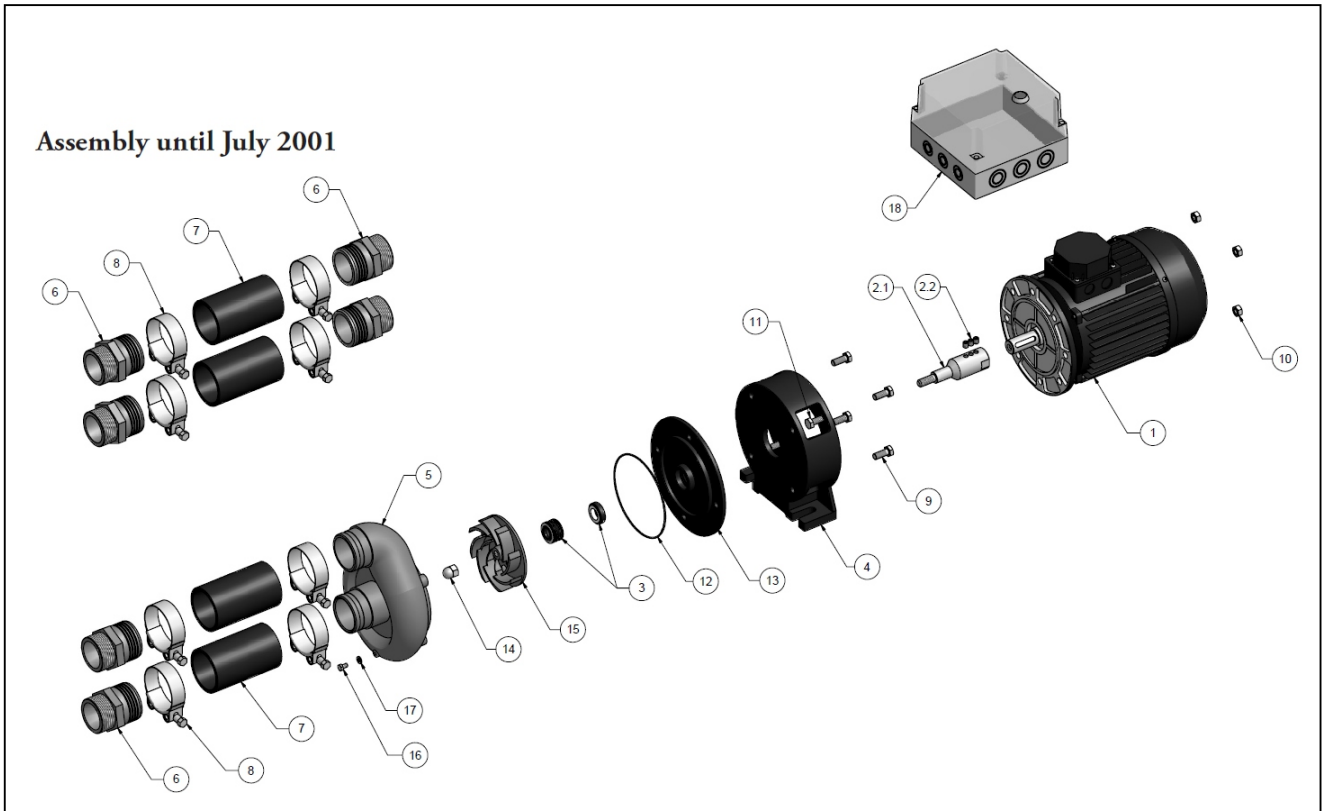

Swim Jet 1200 pump

detail	identifikace	popis
1	PN631266	X Motor 2,2kW 3-phase (AEG)
2.1	PN636001	X Shaft+Socket set screw for shaft A4 8x10
2.2	PN636001	X Shaft+Socket set screw for shaft A4 8x10
3+12+13	PN636004	X Shaft seal+o-ring+plate for seal
4	PN51144	X Intermediate plate aluminium
5	PN51234	X Pump housing Jet -96
6	PN636008	X Hose connection plastic 2"x63
7+8	PN636007	X Pressure/suction + Hose clamp 2 1/2"
8+7	PN636007	X Pressure/suction + Hose clamp 2 1/2"
9	PN19901525	X Screw M6S A4 M10x25
10	PN19930035	X Nut M6M A4 M10
11	PN19901530	X Screw M6S A4 M10x30
12+13+3	PN636004	X Shaft seal+o-ring+plate for seal
13+12+3	PN636004	X haft seal+o-ring+plate for seal
14+15	PN636005	X Domed nut M12 + Impeller Jet 2,2kW
15+14	PN636005	Domed nut M12 + Impeller Jet 2,2kW
16+17	PN636006	X Screw M6S A4 M6x10+Gasket drain plug
17+16	PN636006	X Screw M6S A4 M6x10+Gasket drain plug
18	PN636010	X Pressure switch