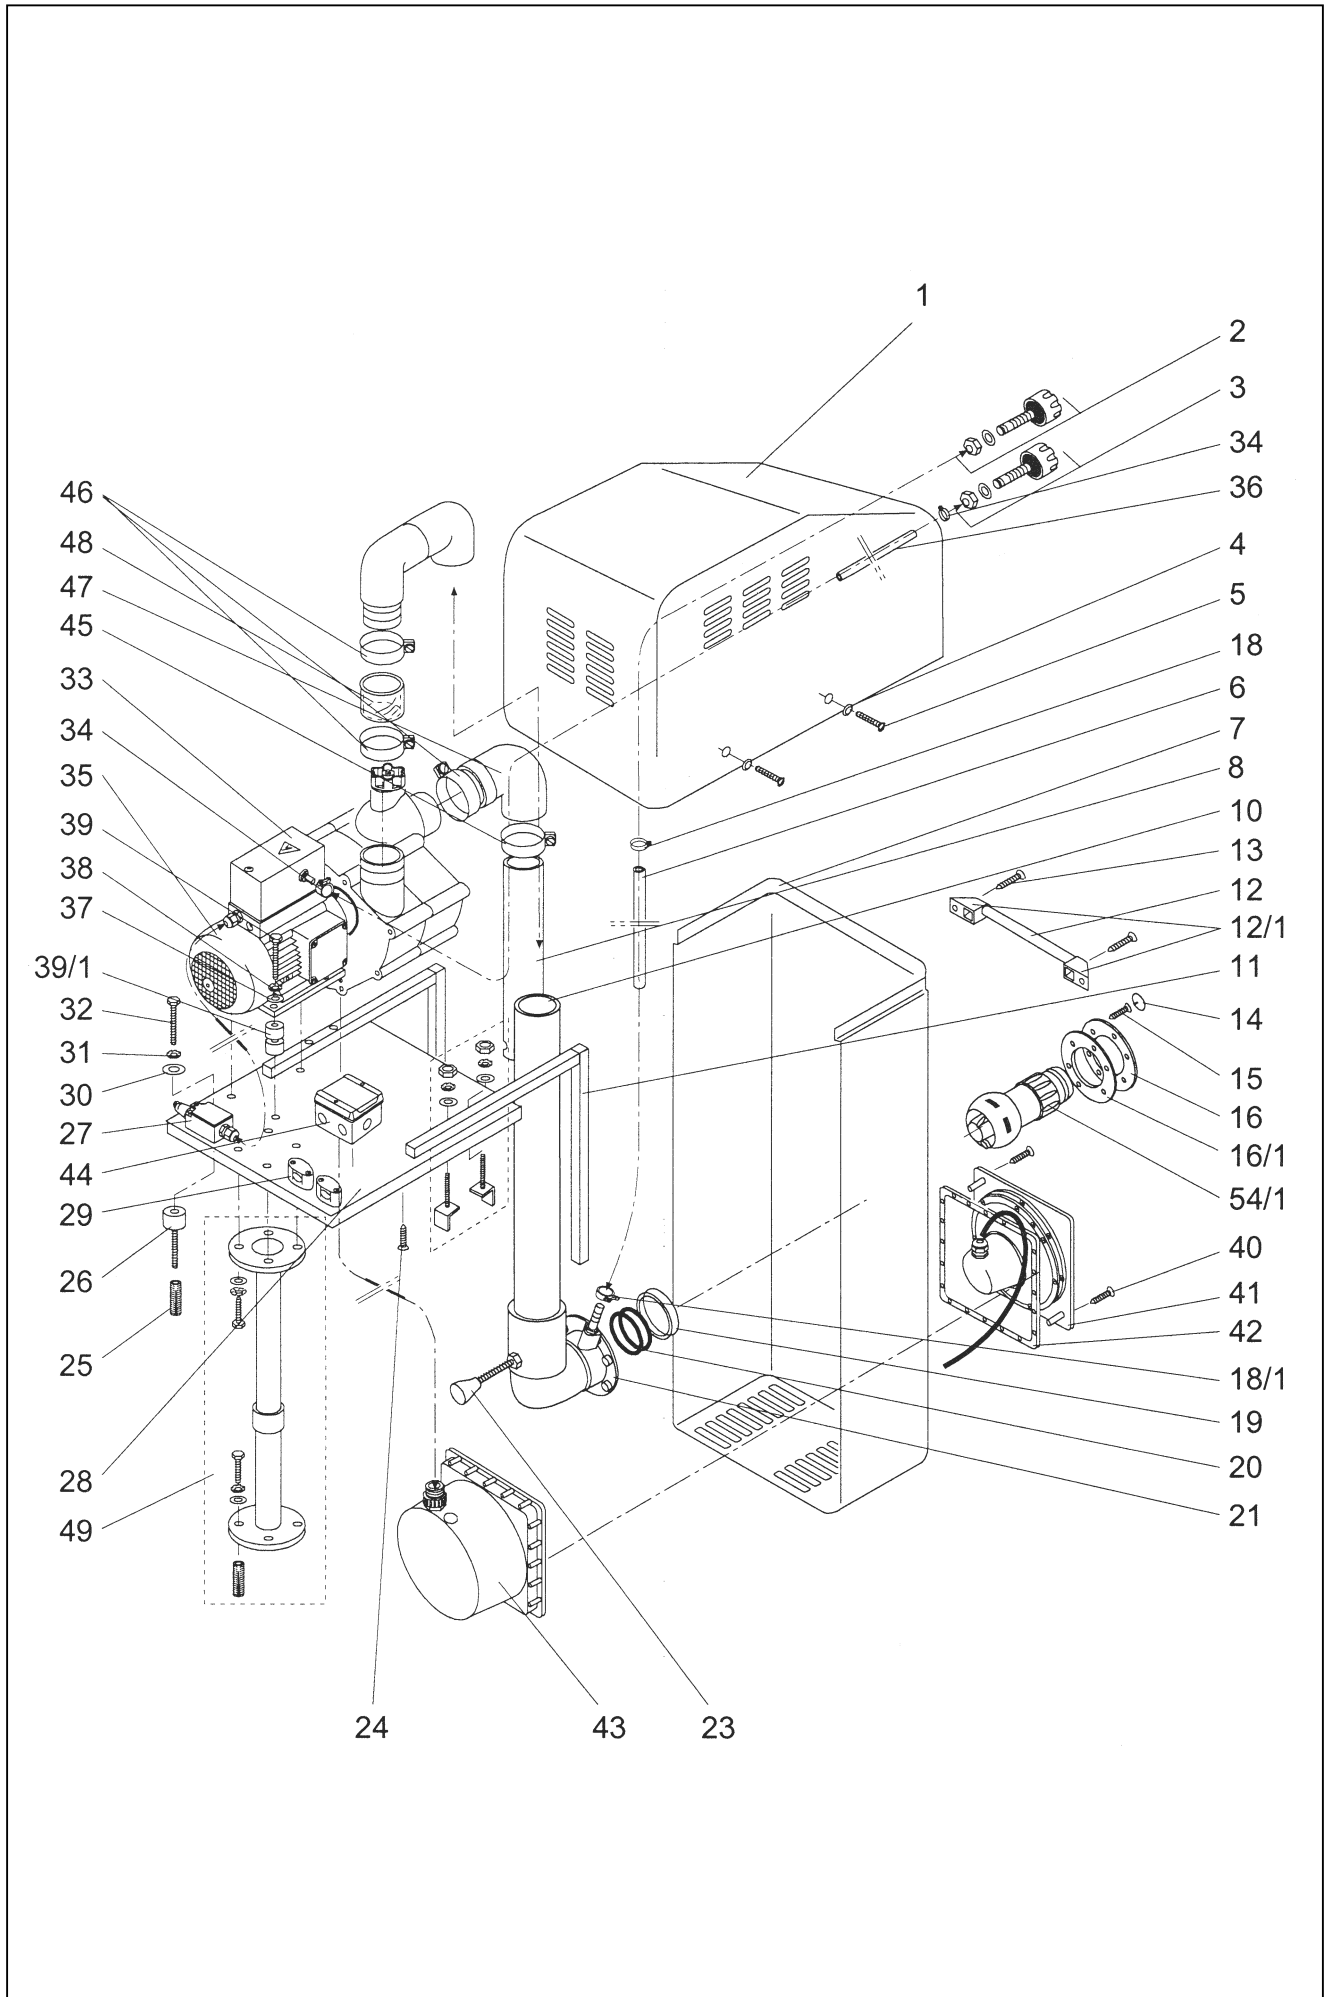

detail	identifikace	popis
	2337007000	X Cover,cpl.
1	2337007001	X Cover
2	2307007500	X Air regulator cpl.
3	2302001600	X Pneumatic pushbotton cpl.
4	2306007006	X Beaded disk for M5, brass, nickled-plated
5	5879640516	X Oval head countersunk screw, M5 x 16, A 2
6	2301001007	X mtr.PVC-tubing,8 x 3,crystal-clear,with woven fabric
	2337002000	X Mantlet white,matte,cpl.,for Badu Jet Impulse
	2337202000	X Mantlet white,matte,cpl.,for Badu Jet Impulse-spot
7	2337002001	X Mantlet white,matte,single,for Badu Jet Impulse
7	2337202001	X Mantlet white,matte,single,for Badu Jet Impulse-spot
8	2307003000	X Intake line with back pressure valve
10+21 -23/1	2307004000	X Pressure pipe,cpl.,consisting of:
10	2307004001	X Hose, 50 x 5 x 280mm
21	2303005010	X Nozzle housing with connecting angle and hose nozzle
22	2307004009	X Hose clamp, SXM 12, 40-60mm, C7-W4
23/1	2307004003	X Spacer Extension
11	2307501500	X Connecting angle
12	5861400201	X mtr.pipe, plastic, white
12/1	2306002002	X Fixing for handle, white
13	5879826325	X Sheet metal(self-tapping)screw 6,3 x 25mm,A 4
14	2301000010	X Decorative cap for Philips screw
15	5879825520	X Countersunk head screw, 5,5 x 19mm, A 2
16	2306002009	X Housing flange W 2364
16/1	2306002014	X Flat packing, 120 x 80 x 1mm
18	5873011409	X Hose clamp, SM 9 14mm, A 4
18/1	2301004001	X Clic clamp 14mm, A 4
19	2302002056	X Retainer ring
20	2302002057	X Hose clamping ring, 60 x 73,5 x 6,2mm
20/1	2302002158	X Hose clamping ring, 60 x 73,5 x 1,5mm
20/2	2302002058	X Hose clamping ring, 60 x 73,5 x 1mm
24	5879826338	X Sheet metal (self-priming)screw,6,3 x 38mm, A 4
25	2306006006	X Expanding bolt, M8, brass
26	2306006005	X Rubber/metal buffer,M8 x 36mm
27	5880800404	X Positon switch cpl.
28	2337001000	X Base plate with threaded inserts
29	5883300095	X Strain relief clamp for Badu Jet Impulse

detail	identifikace	popis
29	5883300095	X Strain relief clamp for Badu Jet Impulse-spot
30	5871250800	X Washer, dia = 8,4mm, A 4
31	5876797080	X Lock washer, dia = 8,4mm, A 2
32	5879330830	X Hex bolt, M8 x 30mm, A 2 (for rear)
32/1	5879330850	X Hex bolt, M8 x 50mm, A 2 (for front)
33	2307008000	X Junction box cpl., 3ph (2,4 - 4A)
33	2306108000	X Junction box cpl., 1ph (10 - 16A)
33/1	2337006500	X Junction box mounting assembly
34	2302080082	X Hose clamp 9/9, A 2
35	2307005019	X Jet-pump,type 21-50/43 T, 1,6kW, in 3 phase,with socket
35	2307105019	X Jet-pump,type 21-50/43 T, 1,6kW, in 1 phase,with socket
36	2302080083	X mtr.PVC-tubing 6 x 1,5mm,crystal-clear
37	5879021080	X Washer, dia = 8,4mm, A 2
38	5876797080	X Lock washer, dia = 8,4mm, A 2
39	5879330820	X Hex bolts M8 x 20mm, A 4
39/1	2306005010	X Rubber/metal buffer
40	X	X Flathead countersunk bolt M4 x 40
41	2306002100	X Luminaire,cpl. with mantlet,socket,lamp 300W and cable
42+43	X	X Mounting frame and housing,cpl.
	2306002004	X Reparation bulb
44	2336200300	X Junction box
45	2307004009	X Hose clamp, SXM, 12, 40 x 60mm,C7-W4
46	2307007320	X Hose clamp S 73/20 SKZ
47	2307003009	X Rubber angle, dia = 63 x 52mm
49	2307851000	X Telescoping safety support
54/1	2302002854	X Ball nozzle, dia = 40mm, variable
	2300001000	X Massage hose, cpl. 40mm
	2300005000	X Pulsator, cpl. 40mm
	2306002006	X Transformer, 300 VA

xxx PROTIPROUD BADU JET SWING