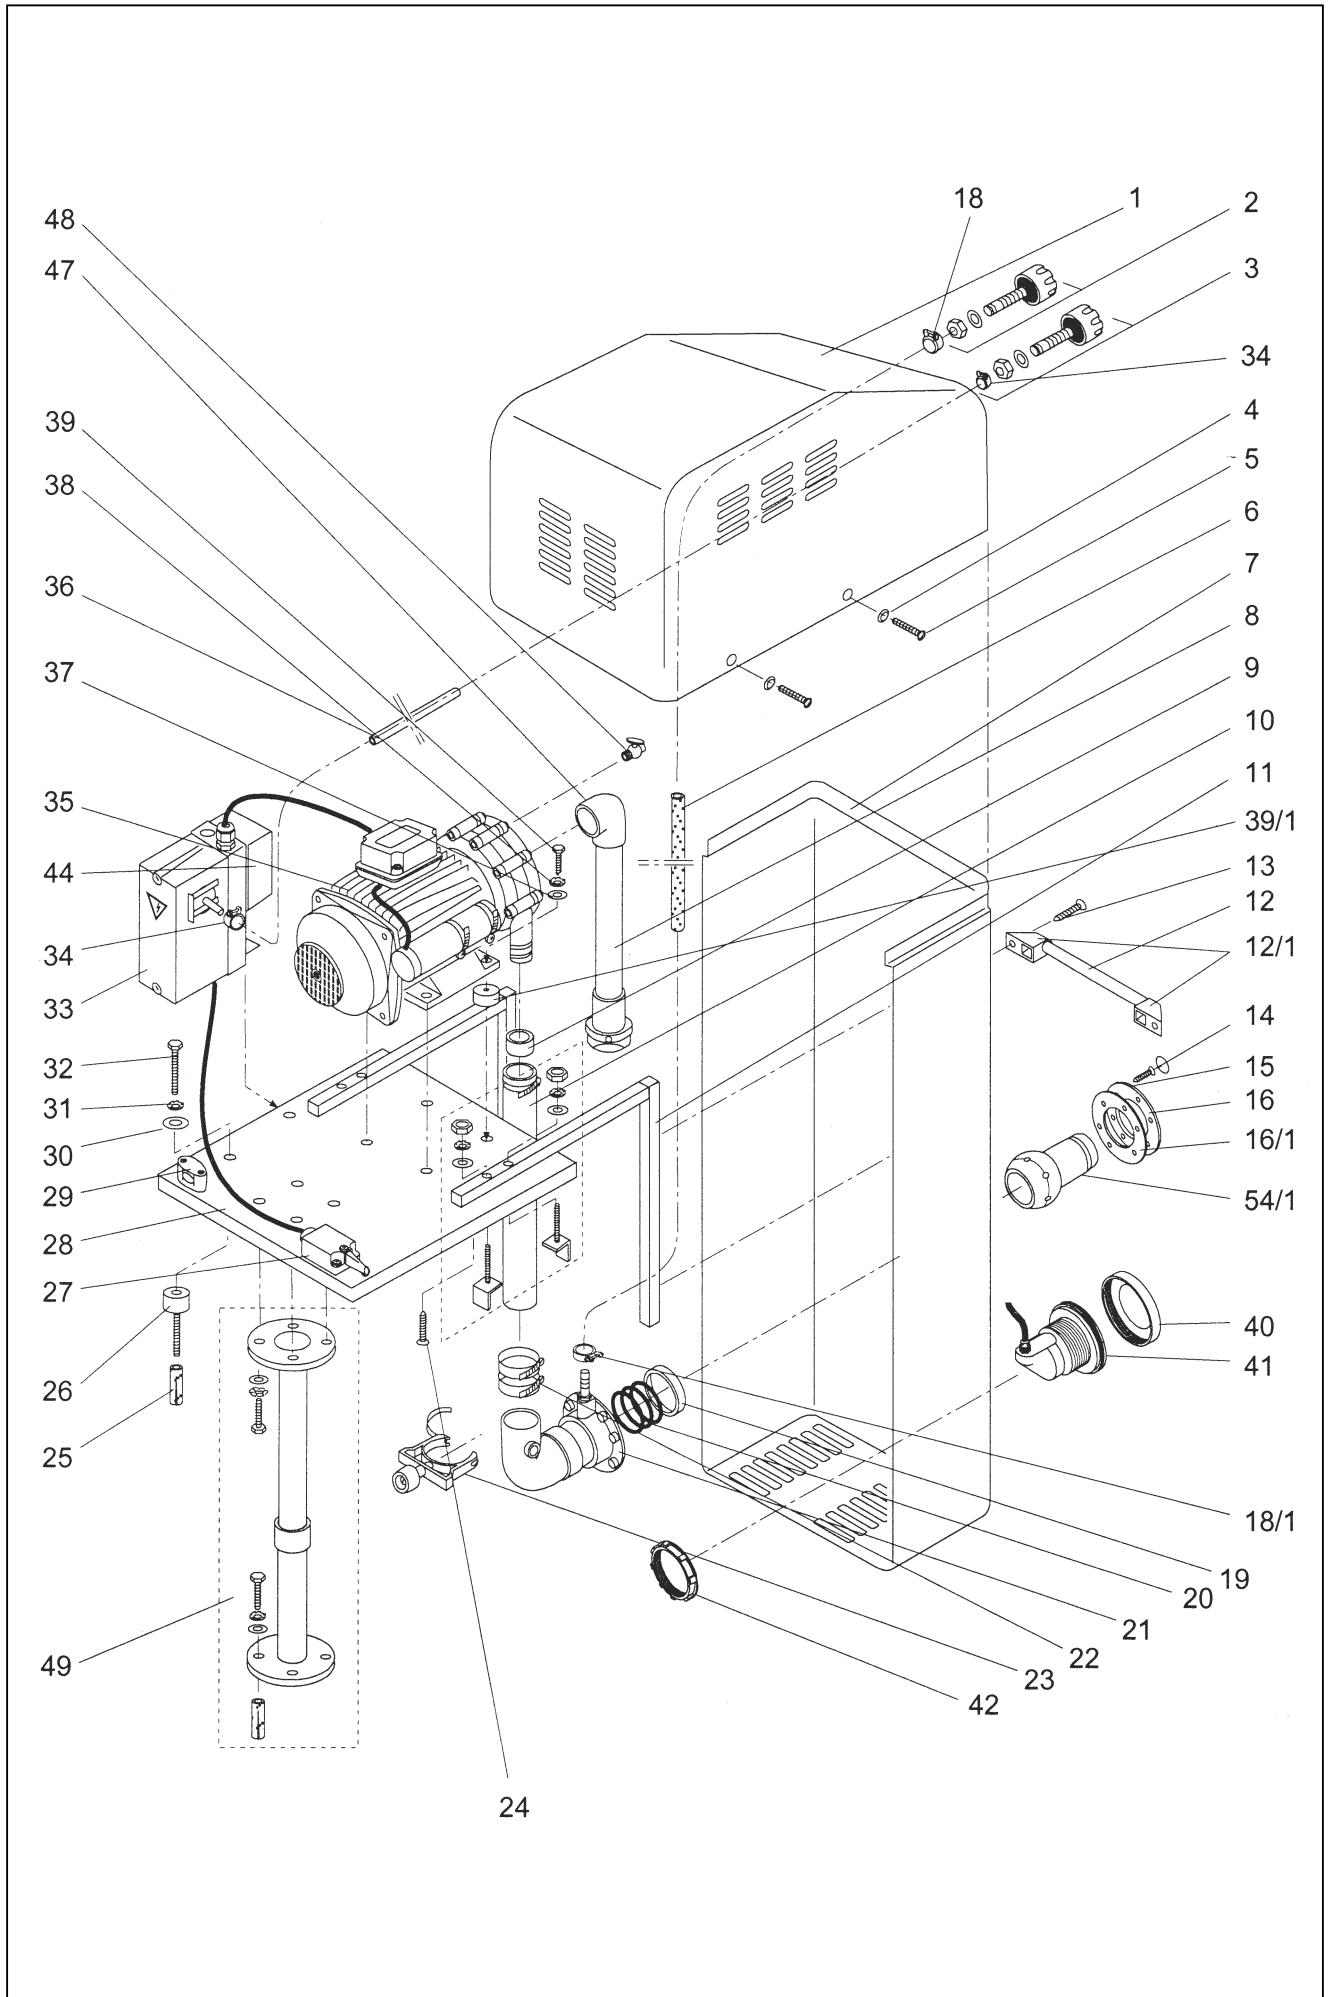

detail	identifikace	popis
	2307806000	X Cover cpl.
1	2307806001	X Cover
2	2307706500	X Air regulator cpl.
3	2302001500	X Pneumatic pushbutton cpl.
4	2306007006	X Beaded disk for M5,brass,nickled-plated
5	5879640516	X Oval head countersunk screw M5 x 16,A 2
6	2301001007	X mtr. PVC tubing,8 x 3mm,crystal-clear with woven fabric
	2307802000	X Mantlet cpl. for Badu Jet active,white,matte
7	2307802001	X Mantlet for Badu Jet active,white,matte
8	2307703000	X Suction pipe, cpl.
9	5866994005	X mtr. Adapter, PVC-hose,40 x 5mm,glasklear
10	2307704000	X Pressure pipe, cpl.
11	2307501500	X Connecting angle
12	5861400201	X mtr. Pipe, plastic, white
12/1	2306002002	X Fixing for handle, white
13	5879826325	X Sheet metal (self-tapping)screw 6,3x25mm,A4
14	2301000010	X Decorative cap for Philips screw
15	5879825520	X Countersunk head screw,5,5 x 19mm, A 2
16	2306002009	X Housing flange W 2364
16/1	2306002014	X Flat packing,120 x 80 x 1mm
18	5873011409	X Hose clamp SM 9 14, A 4
18/1	2301004001	X Clip clamp, 14mm, A 4
19	2302002056	X Retainer ring
20	2302002057	X Hose clamping ring, 60 x 73,5 x 6,2mm
20/1	2302002158	X Hose clamping ring, 60 x 73,5 x 1,5mm
20/2	2302002058	X Hose clamping ring, 60 x 73,5 x 1mm
21	2307504002	X Nozzle housing cpl.with connecting angle and hose nozzle
22	2307004009	X Hose clamp, SXM 12, 40 - 60mm,C7-W4
23	2307504003	X Spacer Extension
24	5879826338	X Sheet metal (self priming)screw,6,3x38mm,A4
25	2306006006	X Expanding bolt, M8, brass
26	2306006005	X Rubber/metal buffer, M8 x 36mm
27	5880800404	X Position switch cpl.
28	2307801500	X Base plate with threaded inserts
29	5883300095	X Strain relief clamp
30	5871250800	X Washer, dia = 8,4mm, A 4
31	5876797080	X Lock washer, dia = 8,4mm, A 2

detail	identifikace	popis
32	5879330830	X Hex bolt, M8 x 30mm, A 2 (for rear)
32/1	5879330850	X Hex bolt, M8 x 50mm, A 2 (for front)
35	2340540038	X Jet-pump,type 21-40/54 H,in 1 phase,0,75kW
36	5860000315	X mtr. PVC-tubing, 3 x 1,5mm,crystal-clear
49	2307851000	X Telescoping safety support
50	5880800460	X Air switch, TVA 411
54/1	2306002911	X Ball nozzle,dia = 28mm, non-variable

xxx PROTIPROUD BADU JET STANDARD