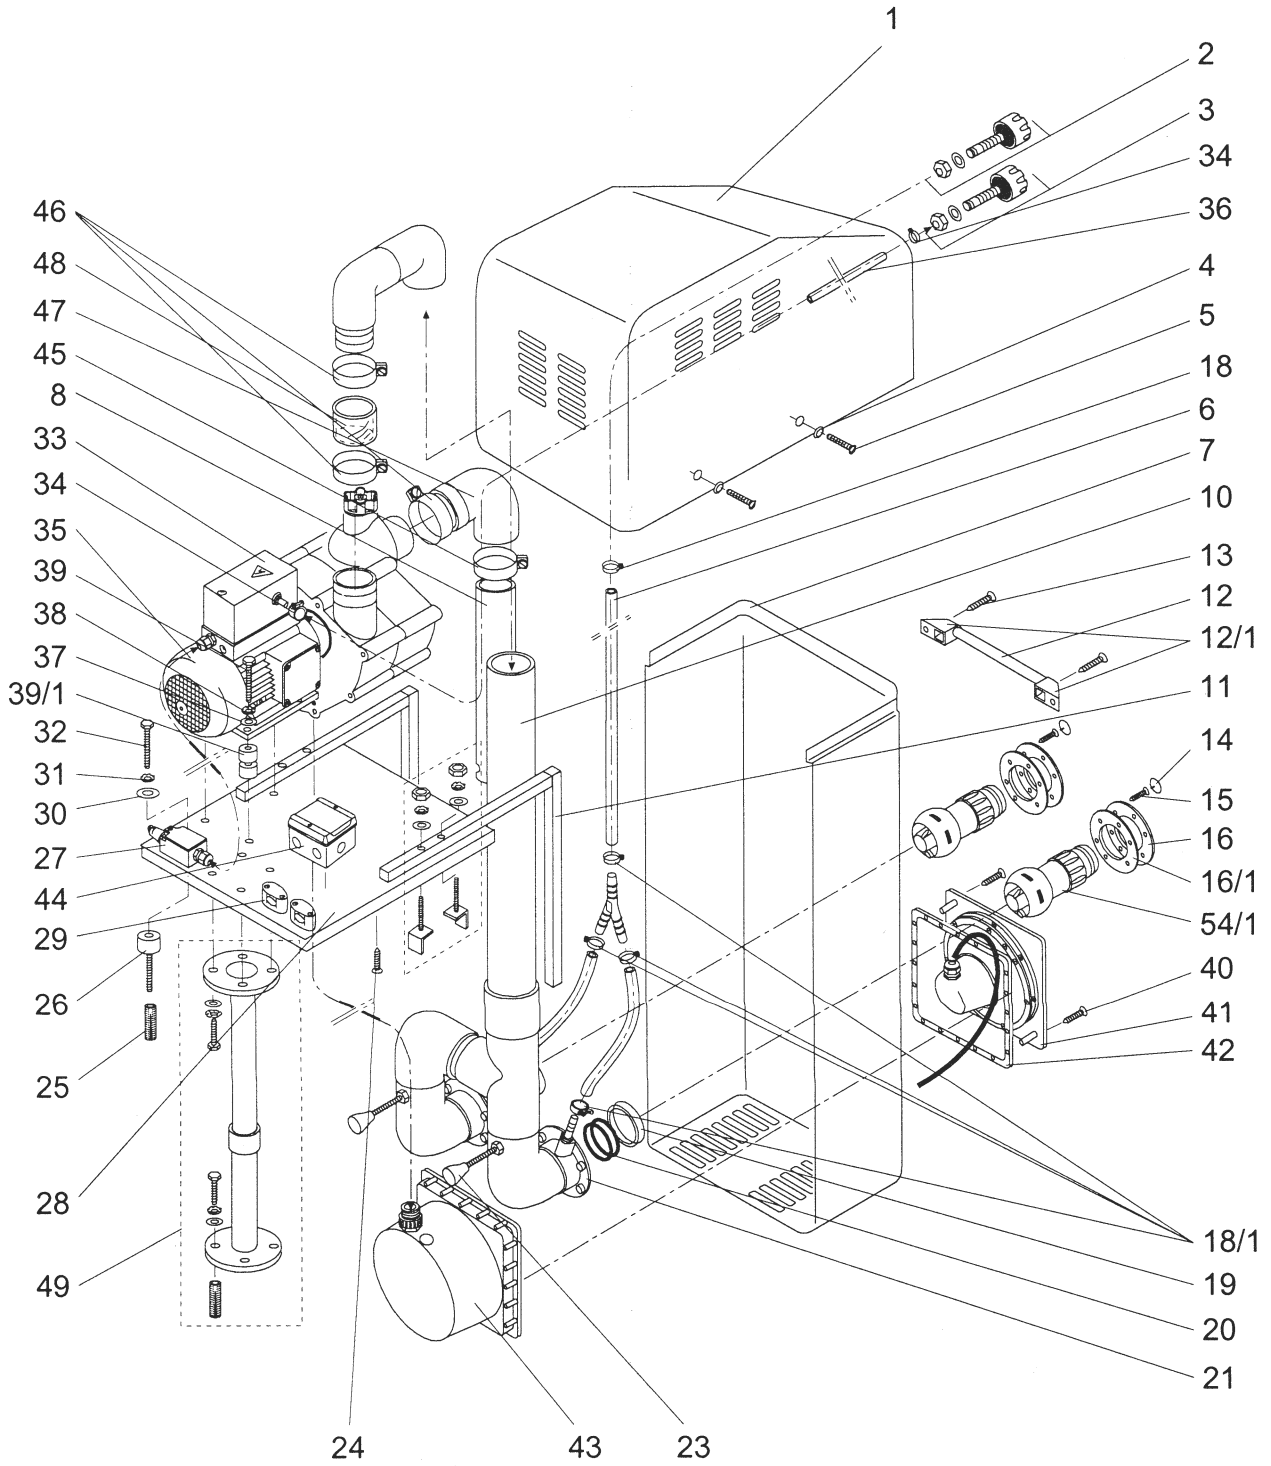

detail	identifikace	popis
	2336007000	X Cover cpl.
1	2336007001	X Cover
2	2307007500	X Air regulator cpl.
3	2302001600	X Pneumatic pushbutton cpl.
4	2306007006	X Beaded disk for M5, brass, nickled-plated
5	5879640516	X Oval head countersunk screw M5 x 16, A 2
6	2301001007	X mtr.PVC-tubing, 8 x 3mm,crystal-clear,with woven fabric
	2335002000	X Mantlet,white,matte,cpl.,for Badu Jet Swing
	2335202000	X Mantlet,white,matte,cpl.,for Badu Jet Swing-spot
7	2335002001	X Mantlet,white,matte,single,for Badu Jet Swing
7	2335202001	X Mantlet,white,matte,single,for Badu Jet Swing-spot
8	2306003000	X Suction pipe, cpl.
10	2305004000	X Pressure pipe, cpl.
11	2307501500	X Connecting angle
12	5861400201	X mtr. pipe, plastic, white
12/1	2306002002	X Fixing for handle, white
13	5879826325	X Sheet metal (self-tapping)screw 6,3 x 25mm, A 4
14	2301000010	X Decorative cap for Philips screw
15	5879825520	X Countersunk head screw, 5,5 x 19mm, A 4
16	2306002009	X Housing flange W 2364
16/1	2306002014	X Flat packing, 120 x 80 x 1mm
18	5873011409	X Hose clamp, SM 9 14mm, A 4
18/1	2301004001	X Clic clamp, 14mm, A 4
19	2302002056	X Retainer ring
20	2302002057	X Hose clamping ring, 60 x 73,5 x 6,2mm
20/1	2302002158	X Hose clamping ring, 60 x 73,5 x 1,5mm
20/2	2302002058	X Hose clamping ring, 60 x 73,5 x 1mm
21	2303005008	X Nozzle housing
23	2307004003	X Spacer extension
24	5879826338	X Sheet metal (self-priming)screw,6,3 x 38mm, A 4
25	2306006006	X Expanding bolt, M8, brass
26	2306006005	X Rubber/metal buffer, M8 x 36mm
27	5880800404	X Position switch cpl.
28	2335001000	X Base plate with threaded inserts
29	5883300095	X Strain relief clamp for Badu Jet Swing
29	5883300095	X Strain relief clamp for Badu Jet Swing-spot
30	5879021080	X Washer, dia = 8,4mm, A 2

detail	identifikace	popis
31	5876797080	X Lock washer, dia = 8,4mm, A 2
32	5879330830	X Hex bolt, M8 x 30mm, A 2 (for rear)
32/1	5879330850	X Hex bolt M8 x 50mm, A 2 (for front)
33	2306008000	X Junction box cpl., 3 phase (6 - 10A)
33	2306108000	X Junction box cpl., 1 phase (10 - 16A)
33/1	2306008500	X Junction box mounting assembly
34	2302080082	X Hose clamp 9/9, A 2
35	2305105002	X Jet-pump,type 21-80/32 RS,in 1 phase, 2,2kW
35	2305005002	X Jet-pump,type 21-80/32 S,in 3 phase, 2,6kW
36	2302080083	X mtr.PVC-tubing, 6 x 1,5mm, crystal-clear
37	5871250800	X Washer,dia = 8,4mm, A 4
38	5876797080	X Lock washer, dia = 8,4mm, A 2
39	5879330820	X Hex bolts M8 x 20mm, A 4
39/1	2306005010	X Rubber/metal buffer
40	X	X Flathead countersunk bolt M4 x 40
41	2306002100	X Luminaire,cpl. with mantlet,socket,lamp 300W and cable
42+43	X	X Mounting frame and housing, cpl.
	2306002004	X Reparation bulb
44	2336200300	X Junction box
45	2302003069	X Hose clamp, 87 x 20mm
46	2306004009	X Hose clamp, S 92/20 SKZ
47	2306003001	X Rubber angle, dia = 81 x 75mm
48	2306004003	X PVC hose 80 x 5,5 x 50mm
49	2307851000	X Telescoping safety support
54/1	2302002854	X Ball nozzle, dia = 40mm, variable
	2306002006	X Transformer, 300 VA

xxx PROTIPROUD BADU JET ACTION