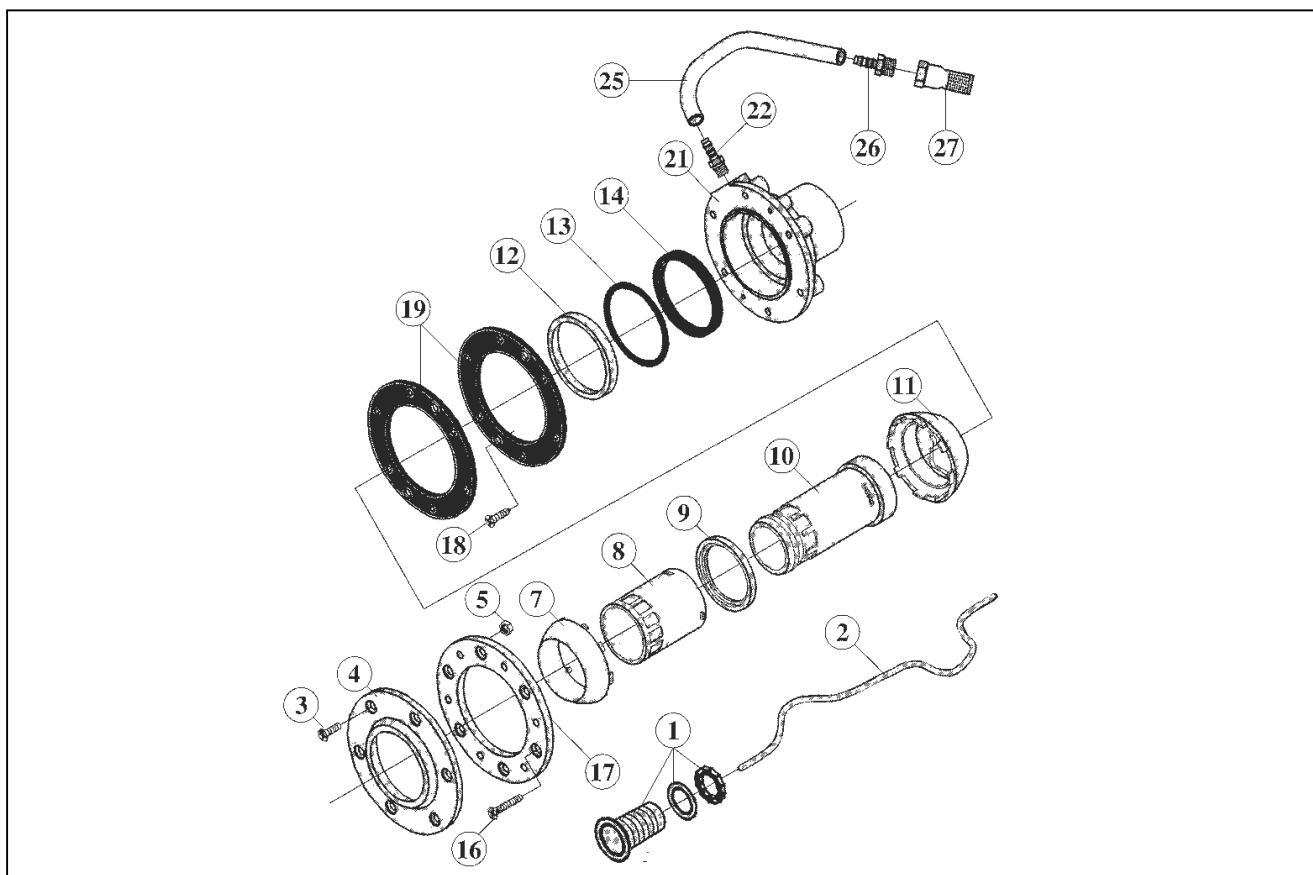

30120001 PROTIPROUDÁ TRYSKA KRIPSOL

detail	identifikace	popis
1	KRCC001A	Pneumatické tlačítko <i>Pneumatic button</i>
2	KRCC002A	Hadička pro pneu <i>Flexible pipe (pneumatic)</i>
3	KRBC003A	Šroub M6x12 <i>Screw M6x12</i>
4	KRBC004A	Čelo trysky <i>Front ring</i>
5	KRBC005A	Matka M6 <i>Nut M6</i>
7	KRCC007A	Polokoule-přední část <i>External ball</i>
8	KRCC008A	Regulátor vzduchu <i>Air regulating pipe</i>
9	KRCC009A	Mezikroužek <i>Support ring</i>
10	KRCC010A	Regulátor výkonu <i>Water regulating pipe</i>
11	KRCC011A	Polokoule-zadní část <i>Internal ball</i>
12	KRBC012A	Podložka trysky <i>Nozzle support ring</i>
13	KRBC013A	Těsnění <i>Extra thickening gasket</i>
14	KRBC014R	Těsnění-silné <i>Extra thickening gasket-bigger</i>
16	KRBC016A	Šroub M6x20 <i>Screw M6x20</i>
17	KRBC017A	Příruba <i>Flange</i>
18	KRBC018A	Vrut 4,2x16 <i>Screw 4,2x16</i>
19	KRBC019R	Těsnění příruby <i>Gasket of flange</i>
21	KRBC021A	Tělo trysky PP <i>Nozzle holder</i>
22	KRBC022A	Trn hadicový 1/4" <i>Spigot 1/4"</i>

detail	identifikace	popis
25	KRCC015A	Hadička pro přísávání <i>Flexible pipe (air)</i>
26	KRBC026A	Trn hadicový 3/8" <i>Spigot 3/8"</i>
27	KRBC027A	Zpětný ventil 3/8" <i>Non-return valve 3/8"</i>