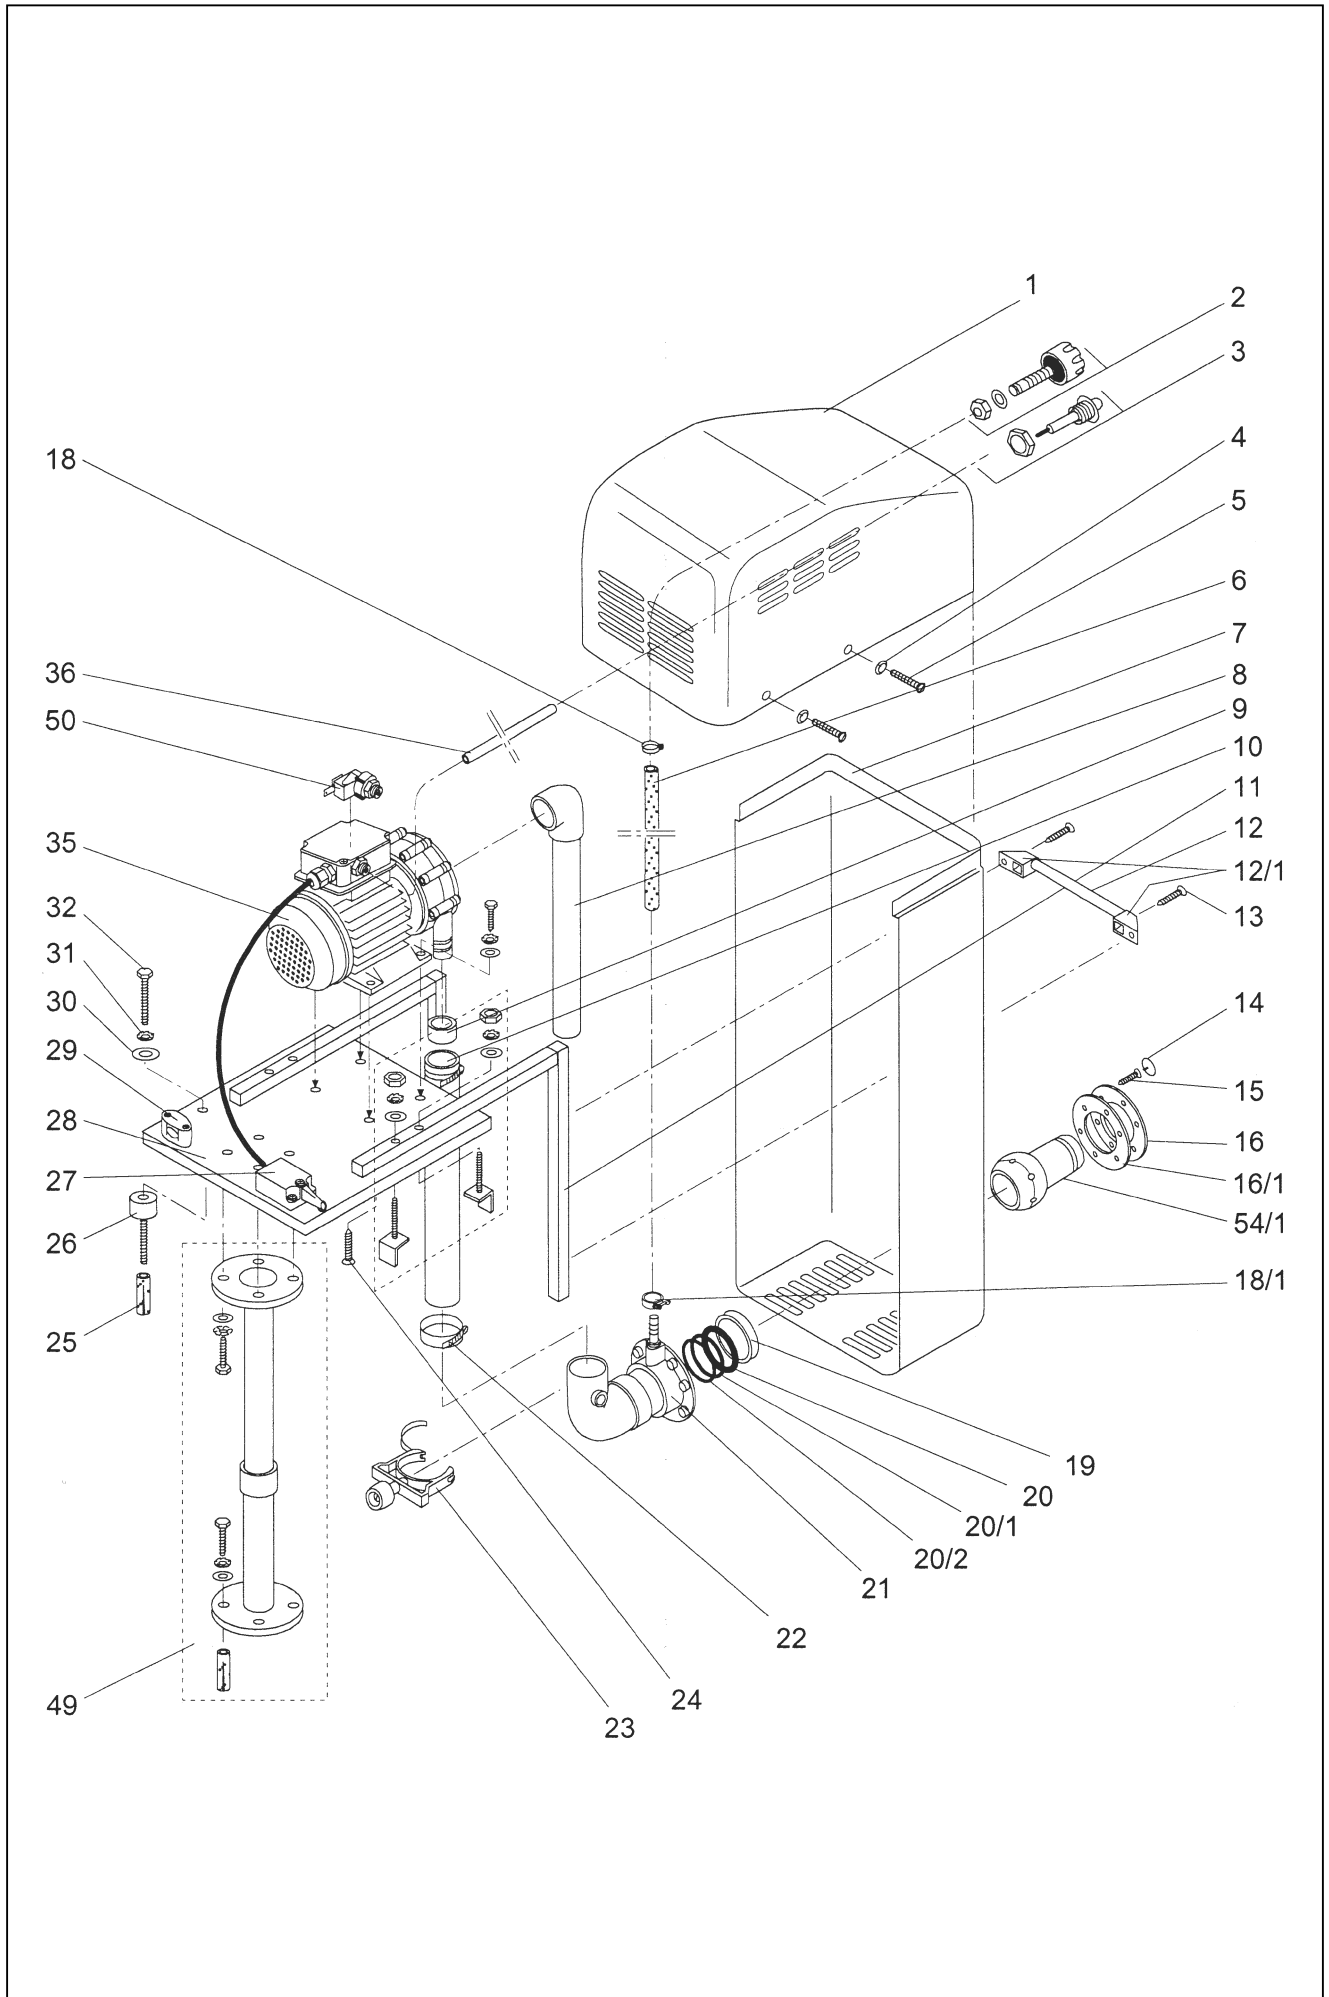

detail	identifikace	popis
46	2302001046	X Hose clamp, non corrosive, 8,7mm
47	2302001047	X mtr. PVC hose, 4 x 1,5mm, clear
48	2302001048	X Hose clamp, S 7/7, ZY
97	2302001144	X Cap for pneumatic push button, W 3864, white
97	2302001145	X Cap for pneumatic push button, W 3864, pink
49	5879734822	X Screw, C 4,8 x 22, A 4
50	2302002051	X Hand wheel, W 1922, white
50	2302002052	X Hand wheel, W 1922, pink
51	5870840893	X Cylinder head bolt, M8 x 130/25, A 4
52	5879860830	X Oval head screw, M8 x 30, A 4
53-62 +68	2302002000	X Nozzle housing, assembled, consisting of:
53	2302002053	X Nozzle housing, W 1920
54	2302002954	X Nozzle, 40 mm
55	2302002060	X Gasket, 103 x 81,5 x 1,0mm with 4 holes
56	2302002056	X Sea for nozzle, W 1925
57	2302002057	X Spacer ring, 60x73,5x6,2mm see note 1 on page
58	2302002058	X Spacer ring, 60x73,5x1mm see note 1 on page 73
59	2302002059	X Clamping plate for nozzle, W 1924
60	5871270600	X Spring washer, B 6, A 4
61	5879340600	X Nut, M 6, A2
62	2302002062	X O-ring 11 x 2,5mm
68	5879860625	X Oval head screw, M 6 x 25, A 4
63	2302002063	X Regulator dial, W 1928
64	2302002964	X Regulator spindle, W 1923
65/66	2302002065	X Washer, 23 x 16,2 x 1,5mm, polyethylene
67	2302002067	X Circlip RA-12-311
69-72	2302003000	X Suction pipe, cpl., consisting of:
69	2302003069	X Hose clamp, SM BI 87x20 W 1-2
70	2302003070	X PVC hose, 70 x 8 x 150mm
71	2302003071	X Hose socket, 73mm x R 2 1/2, brass
72	2302003072	X Union nut with hose socket, G2 3/4x73mm gask.
	2302003172	X O-ring, 78 x 70 x 2mm
73-79	2302004000	X Pressure pipe, consisting of:
73	2302004073	X Hose socket, 65mm x R 2 1/2, brass
74	2302004074	X PVC hose, 65 x 7 x 125mm
75	2302004075	X Hose clamp, SM BI 78x20 W 1-2
76	2302004076	X Union nut with hose socket, G2 1/2x65mm gask.
77	2302004077	X Plug, G 2, brass
78	2302004078	X Gasket for locking cap
79	2302004079	X Special reducer elbow, Rp 2 3/4x2 1/2x2, brass
	2302004176	X O-ring, 71 x 61 x 2mm
80/1-	2302080000	X Control box, cpl. 3ph (6 - 10A)
80/1-	2302980000	X Control box, cpl. 1ph (16 - 24A)
	5880.000.130	X Type CI-C (till serialnumber 19.999)

detail	identifikace	popis
	5880000133	X Type CI-K-SPECK-03 (from serialnum. 20.000)
	5880100010	X Air-break contactor
	5880200010	X Motor protection for 3ph, 6 - 10A
	5880200024	X Motor protection for 1ph, 16 - 24A
	5882300010	X Relay
	5880400010	X Special-pressure switch
	5882400016	X Union, PG 16
	5882400116	X Nut, PG 16
	5885000100	X Hat section for control box
	5819814295	X Screw, 4,2 x 9,5mm
	2302080021	X Gasket 26 x 15 x 1mm
	5885000110	X Clip, C 10
	5885000170	X Fuse cpl.
	5885000199	X Heat coil fuse, 6 A
81	2302080081	X Hose socket, GRS 6 - 4, plastic
82	2302080082	X Hose clamp, S 9/9 ZY
83	2302080083	X mtr. PVC hose, 6 x 1,5mm
84	2300022000	X Cap to close off 40mm nozzle
89	2300001000	X Massage hose complete (for large nozzle)
89/1	2300003000	X Massage hose compl. with puls. massag. nozzle (for large nozzle)
92	2302000092	X Jet-pump, type 21-80/33 G, 29 Grad; in 3ph, 3kW, 400/230V, 50Hz
92	2302900092	X Jet-pump, type 21-80/33 G, 29 Grad; in 1ph, 3kW, 230V, 50Hz
93	2302005236	X Square cover, W 3869, white
94	5871250800	X Washer for M 8, A 4
95	5879860820	X Oval head screw, M8 x 20, A 4
95	5879860880	X Oval head screw, M8 x 80, A 4
96	2302005237	X Plug for square cover, W 3877 B, white
57	2302002057	X Spacer ring, 60 x 73,5 x 6,2mm
57	2302002157	X Spacer ring, 60 x 73,5 x 4mm
58	2302002158	X Spacer ring, 60 x 73,5 x 1,5mm
58	2302002058	X Spacer ring, 60 x 73,5 x 1mm

xxx PROTIPROUD BADU JET ACTIVE