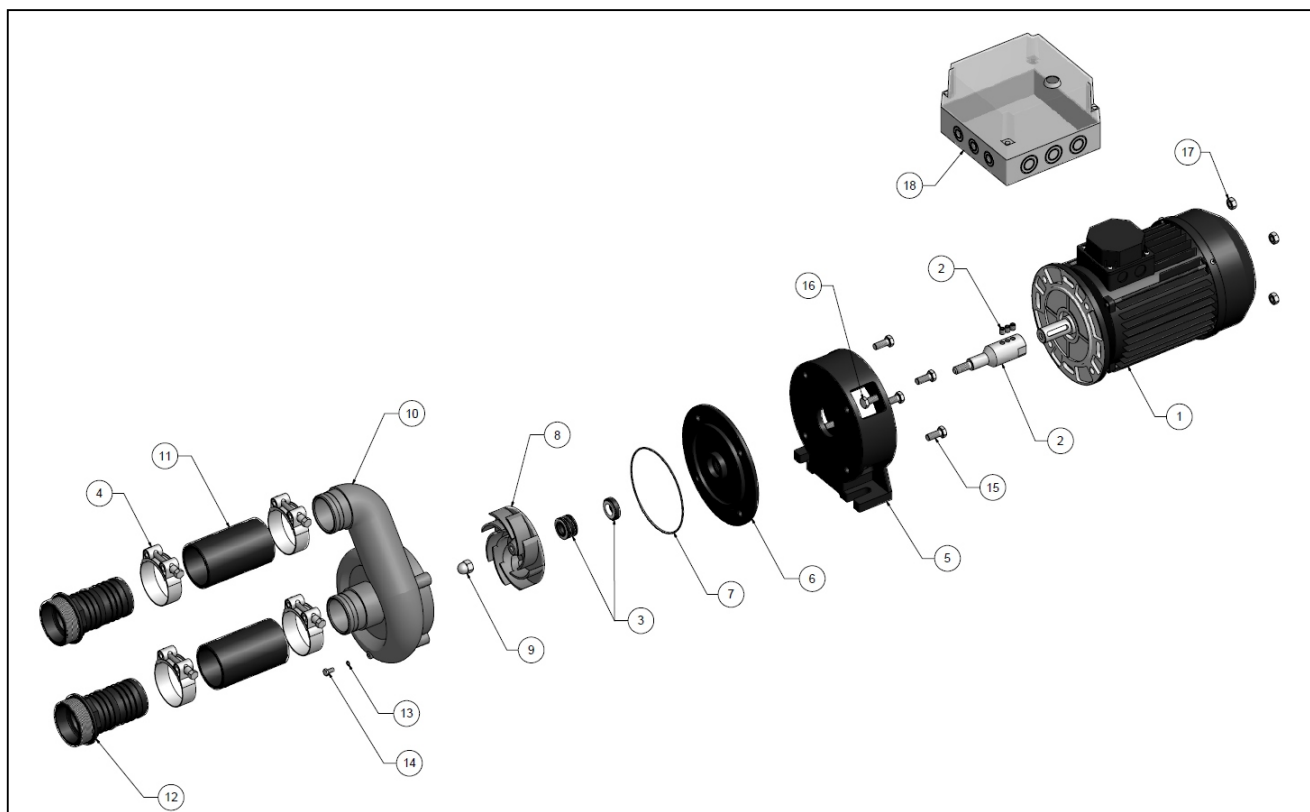

Swim Jet 2000 pump

detail	identifikace	popis
1	PN631269	X Motor 4,0kW 3-phase (AEG)
2.1	PN636001	X Shaft + Socket set screw for shaft
2.2	PN636001	X Shaft + Socket set screw for shaft
3	PN631001	X Shaft seal type CD201
4+11	PN636007	X Hose clamp 2 1/2" + pressure hose 2 1/2"
5	PN636003	X Intermedia plate
6+7+3	PN636004	X Plate for seal + O-ring + Shaft seal
7+3	PN631000	X O-ring + Shaft seal
8+9	PN636011	X Impeller Jet 4,0kW+ Domed nut M12
9+8	PN636011	X Impeller Jet 4,0kW+ Domed nut M12
10	PN51230	X Pump housing P85
11+4	PN636007	X Pressure hose 2 1/2"
12	PN636012	X Hose connection 2 1/2" male
13+14	PN636006	X Gasket + Screw M6S A4 M4 M6x10
14+13	PN636006	X Gasket + Screw M6S A4 M4 M6x10
15+16+17	PN636002	X Screw M6S A4 M10x25+M10x30+NutM10
16+15+17	PN636002	X Screw M6S A4 M10x25+M10x30+NutM10
17+16+15	PN636002	X Screw M6S A4 M10x25+M10x30+NutM10
18	PN636010	X Pressure switch