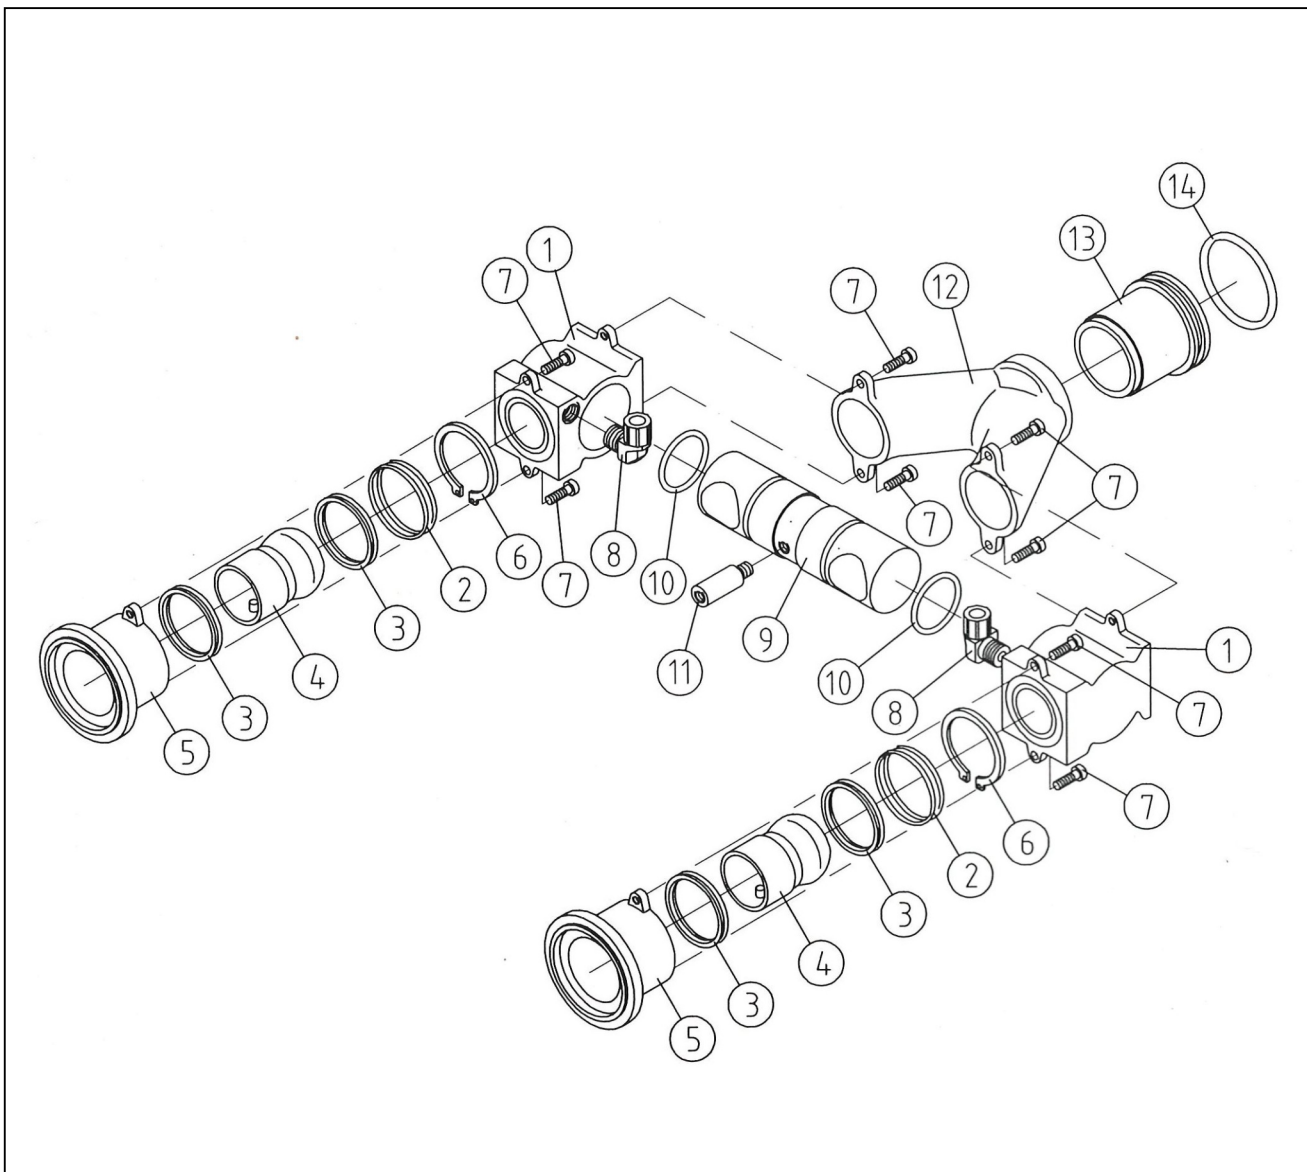

Taifun Duo Armatura

detail	identifikace	popis
1	HL7309750101	X Housing with injektor
2	HL500408	X Compression spring
3	HL510304	X Bearing ring
4	HL7303120	X Irradiating nozzle with pin
5	HL7309850101	X Nozzle holder
6	HL500901	X Safety ring
7	HL505183	X Cylinder screw
8	HL510193	X Screwed angle fitting
9	HL7309050191	X Rack and pinion axle
10	HL575137	X O-ring
11	HL7309950141	X Extension
12	HL7309550101	X Distributor
13	HL7309650191	X Connection extension
14	HL514066	X O-ring