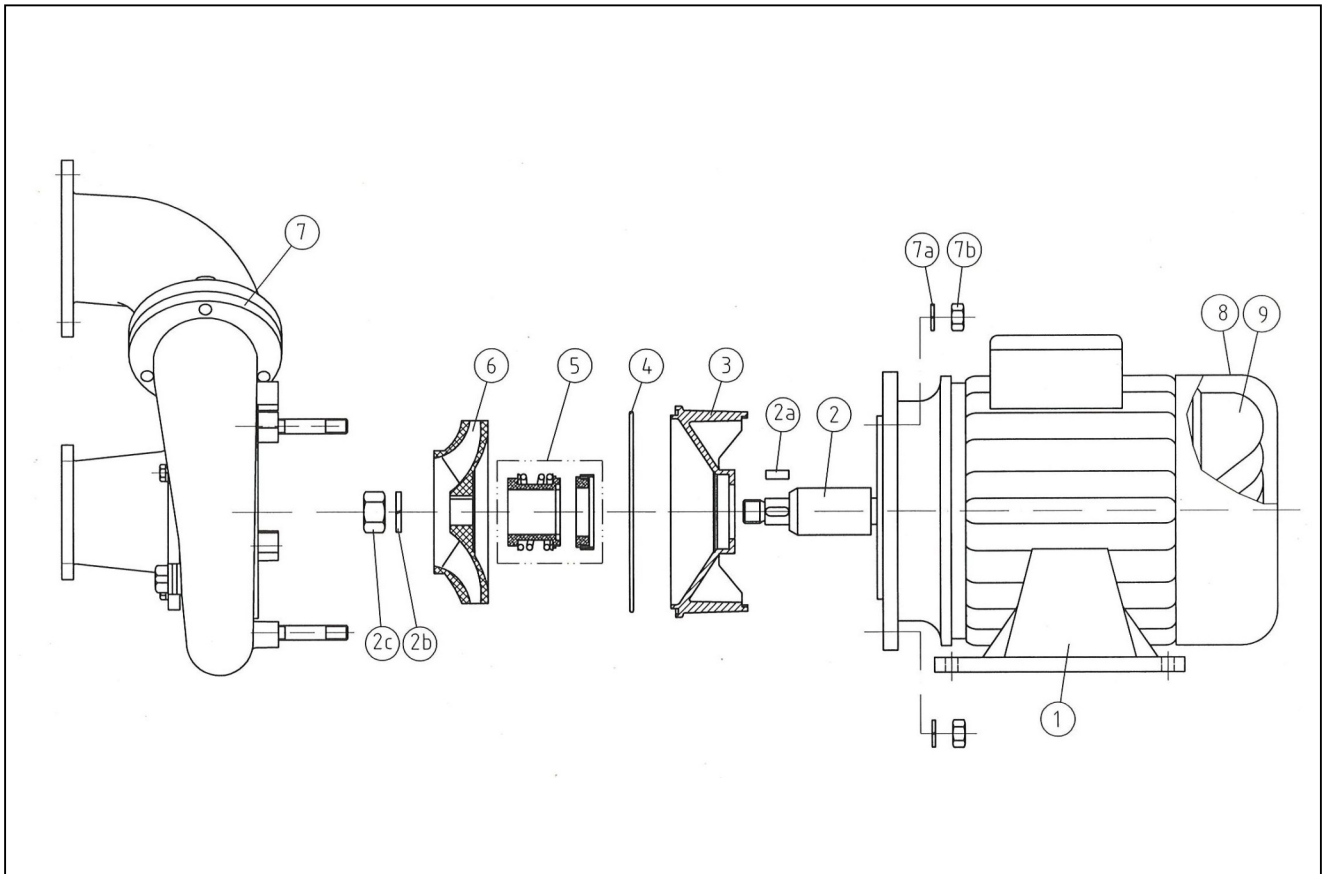

Taifun Duo Pump 2,6kW

detail	identifikace	popis
1	HL7753250	X Engine with putting wava
2	HL7753460	X Puttig wave
2a	HL500490	X Feather
2b	HL506404	X Serrated lock washer
2c	HL506008	X Hexagon nut
3	HL7751350101	X Bearing plate
4	HL514045	X O-Ring
5	HL562501	X Pump seal
6	HL510319	X Impeller
7	HL7621150	X Pump housing
7a	HL506501	X Lock washer
7b	HL506000	X Hexagon nut
8	HL512408	X Exhaust hood
9	HL512407	X Exhaust wheel