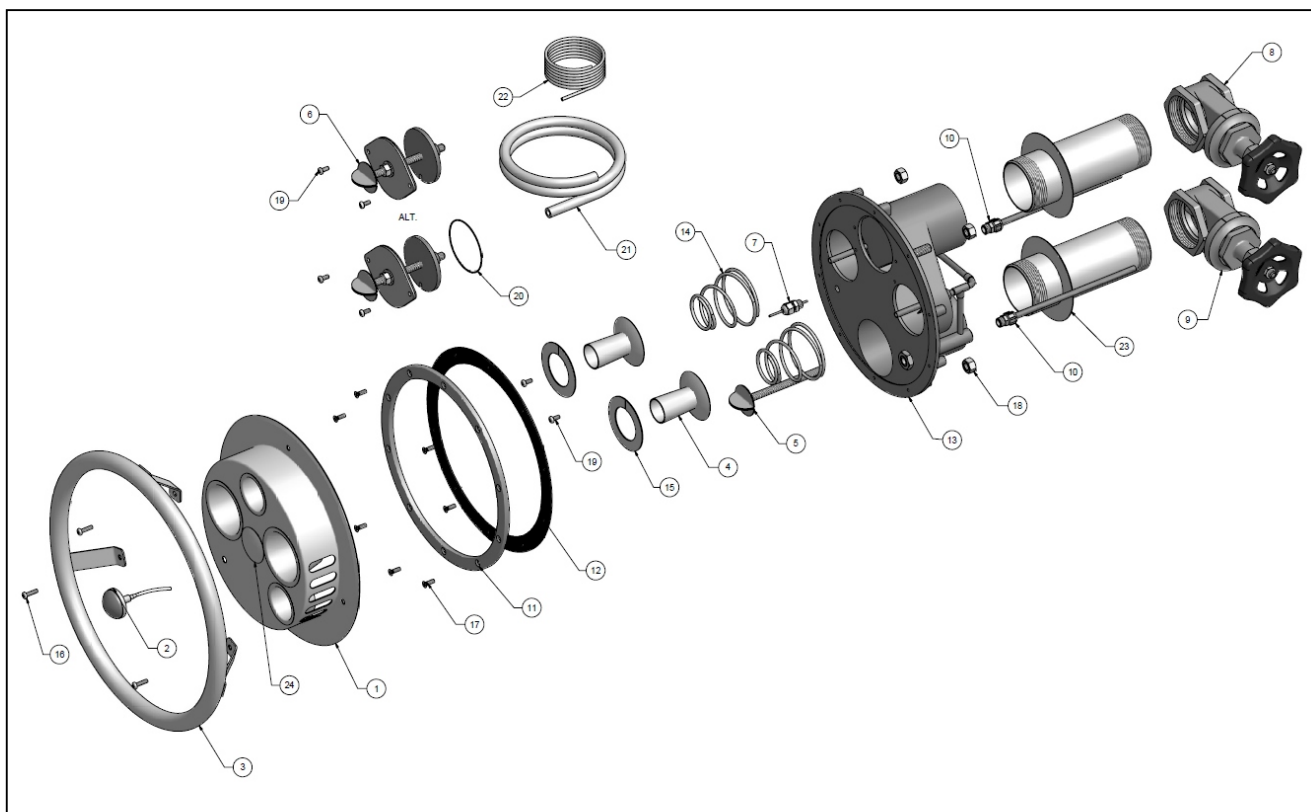

Swim Jet 2000

detail	identifikace	popis
1	PN636020	X Front plate
2	PN636000	X Start button
3+16	PN636021	X Front ring + Screw
4	PN122401	X Nozzle
5	PN122415	X Air flow control assembly
6	PN122412	X Water flow control assenbly
7	PN636022	Plug 1/4" 2,5mm pipe
8	PN636024	X Gate valve 2 1/2" ,brass
9	PN636024	X Gate valve 2 1/2" ,divided, brass
10	PN636019	1pc. Hose connection air injection 1pc. Protective pipe start hose
11+12+17	PN636014	X Clamping ring+Gasket300mm+Screw M5x12
12+11+17	PN636014	X Clamping ring+Gasket300mm+Screw M5x12
13	PN13001006	X Jet Swim housing
14	PN122403	X Spring for nozzle
15	PN122402	X Locking washer
16	PN19909330	X Screw MRX A4 M5x20
17	PN19911220	Screw MRX A4 M5x16
18	PN19930040	X Nut M12 (M10 nut before 2001)
19	PN19909315	X Screw MRX A4 M5x12

detail	identifikace	popis
20	PN19970783	X O-ring (before June 2002)
21	PN636017	X Hose for air injection, L=0,8m
22	PN636018	X Hose for start, L=15
23	PN122425	X Non leak flange SS 2 1/2" ,conn.
24	PN122426	X Name plate