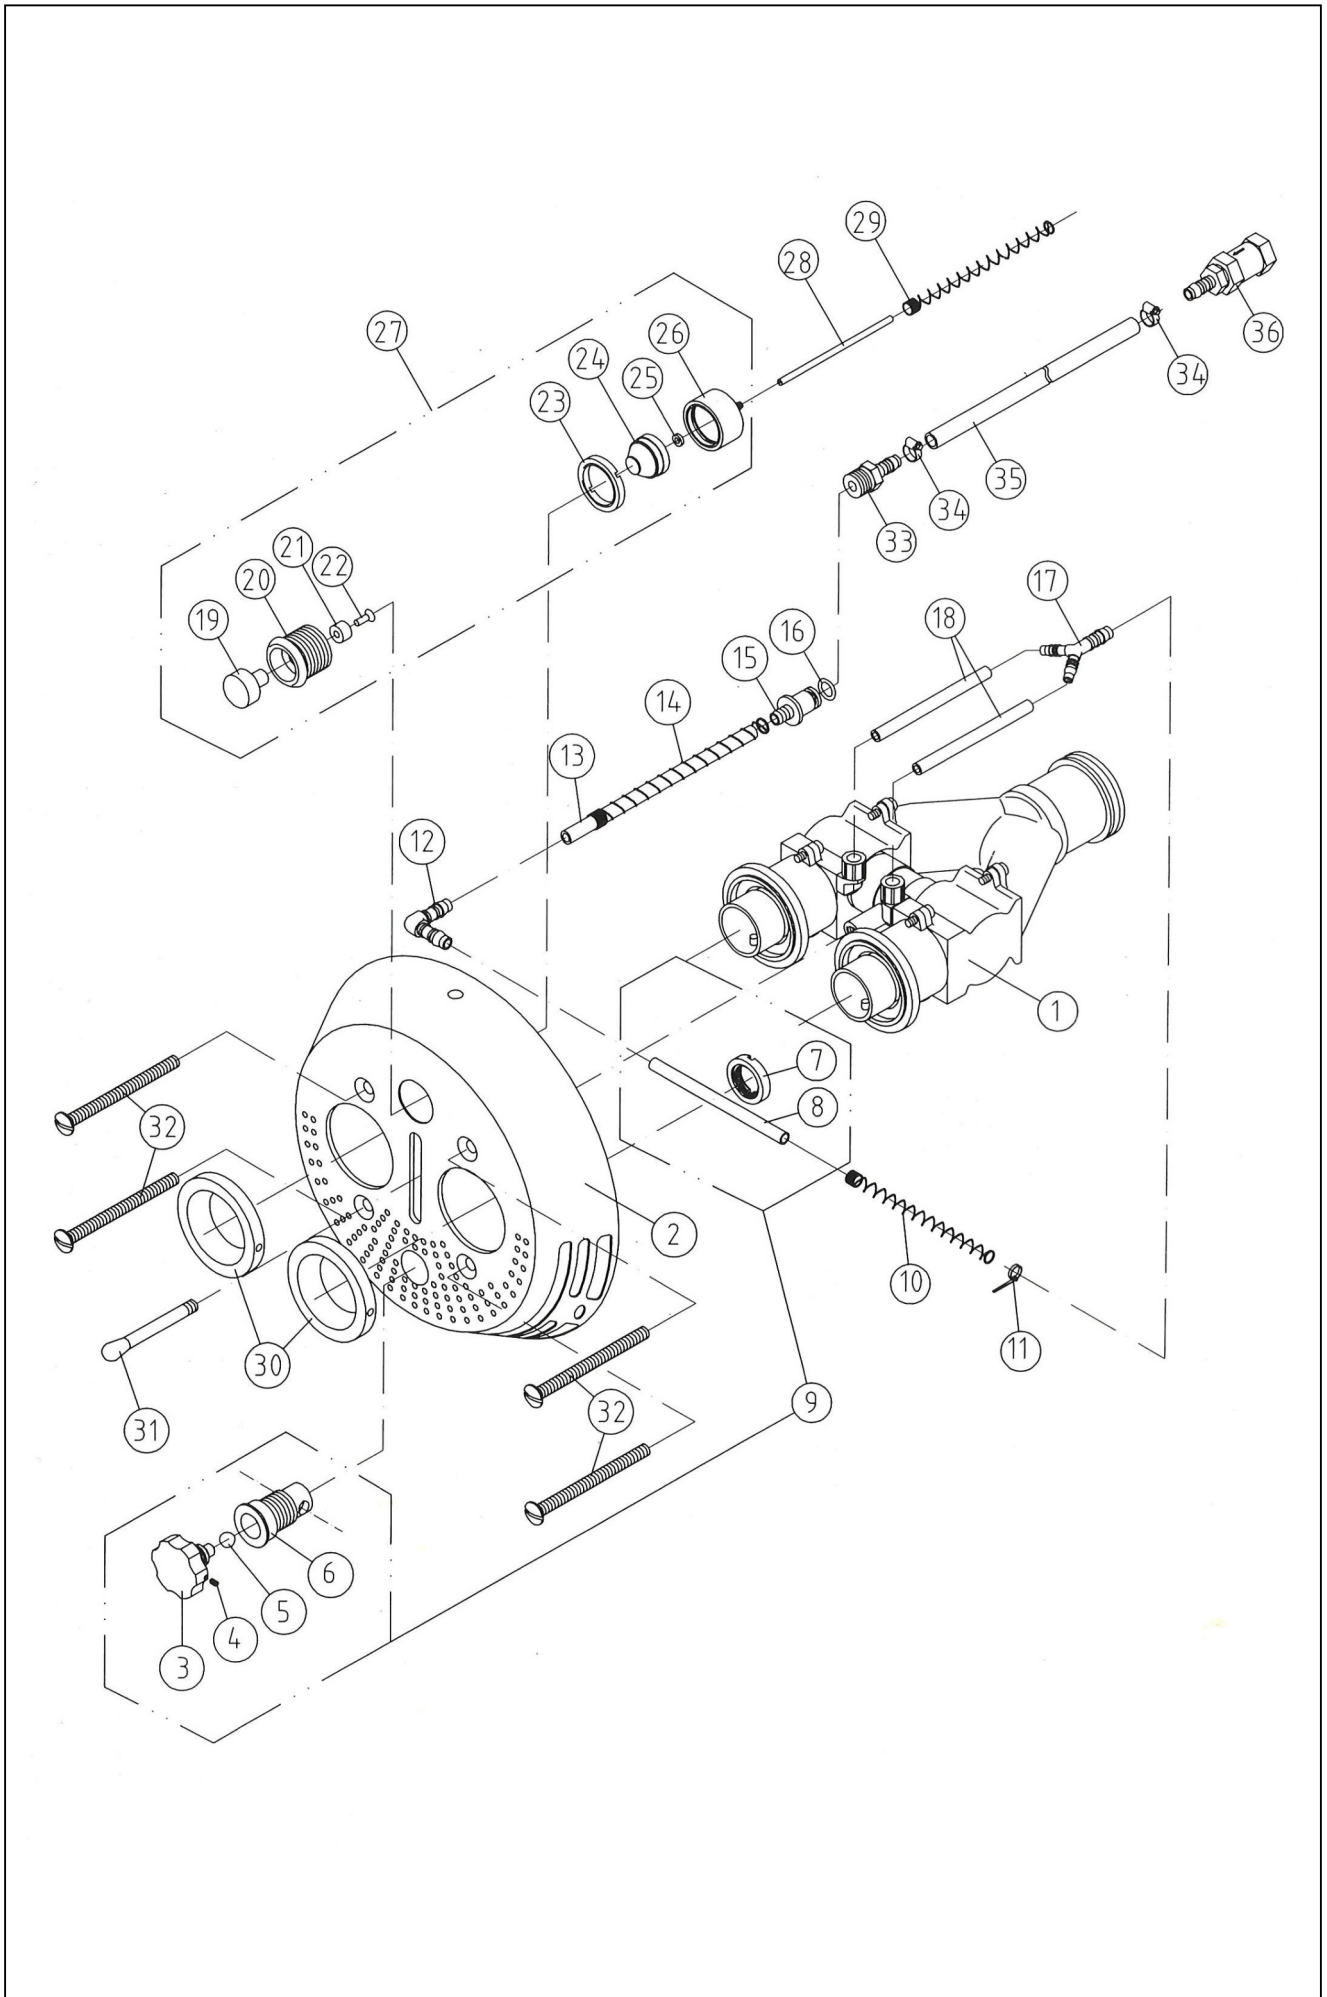

Taifun DUO

Taifun DUO

<i>detail</i>	<i>identifikace</i>	<i>popis</i>
1	HL7309750	X <i>Armature body</i>
2	HL500128	X <i>Armature hood</i>
3	HL7661320171	X <i>Air automatic controller upper part</i>
4	HL505332	X <i>Headless pin</i>
5	HL519161	X <i>Ball</i>
6	HL7662300141	X <i>Air automatic controller lower part</i>
7	HL7663350141	X <i>Nut for air automatic controller</i>
8	HL510570	X <i>Hose</i>
9	HL7304320	X <i>Air controller</i>
10	HL500451	X <i>Protection springs</i>
11	HL530200	X <i>Cable strap</i>
12	HL510195	X <i>Angle-hose connector</i>
13	HL510514	X <i>Hose</i>
14	HL500452	X <i>Protection spiral</i>
15	HL7309450141	X <i>Nozzle</i>
16	HL514050	X <i>O-Ring</i>
17	HL510196	X <i>Reducer</i>
18	HL510513	X <i>Hose</i>
19	HL7309520171	X <i>PN-Switch button</i>
20	HL7309620171	X <i>PN-Switch upper section</i>
21	HL7309550141	X <i>PN-Switch button</i>
22	HL505257	X <i>Countersunk screw</i>
23	HL7309650141	X <i>Lock nut</i>
24	HL511151	X <i>Air bellow</i>
25	HL514001	X <i>O-Ring</i>
26	HL7309750141	X <i>PN-Switch lower part</i>
27	HL7307320	X <i>PN-Switch</i>
28	HL510512	X <i>PN-Hose</i>
29	HL500450	X <i>Protection springs</i>
30	HL7309550171	X <i>Locking collar</i>
31	HL500801	X <i>Adjusting lever</i>
32	HL505271	X <i>Raised head countersunk screw</i>
33	HL510315	X <i>Nozzle</i>
34	HL500520	X <i>Hose clip</i>
35	HL510514	X <i>Air hose</i>
36	HL7309150	X <i>Nonreturn-valve with nozzle</i>