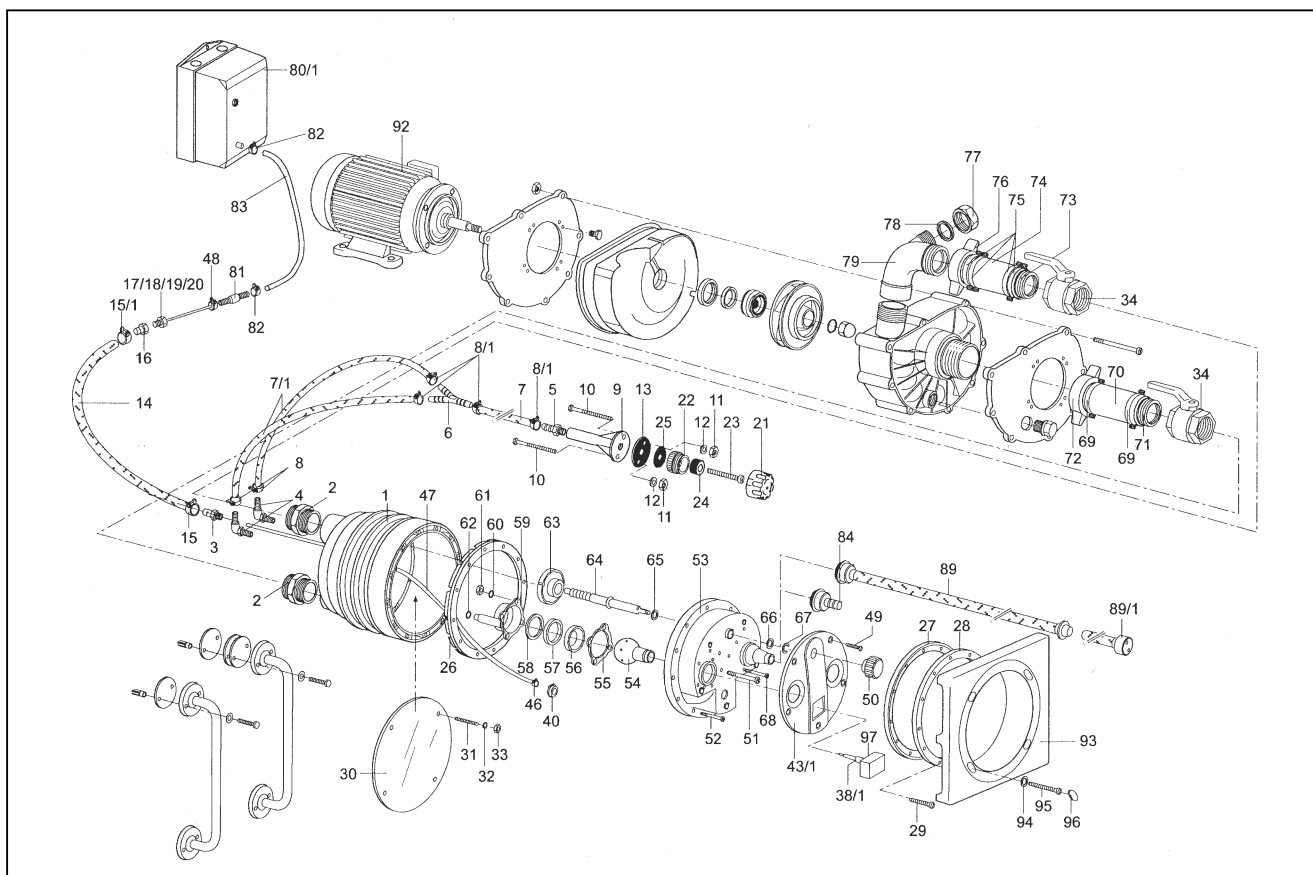

xxx PROTIPROUD BADU JET SUPER SPORT

detail	identifikace	popis
1-20	2301001000	X Jet-housing, cpl.,consisting of:
1-4	2301003000	X Jet-housing, assembled consisting of:
1	2301801001	X Housing, W 1919
2	2301001002	X Hexagon socket, R 2 1/2, brass
3	2301001003	X Brass connector with socket R 1/2
4	2301001004	X Angled hose nipple, WES 8, R 1/4, plastic
5-13	2301004000	X Holding for air-regulator,cpl. consisting of:
5	2301001005	X Hose nipple, GES 8, R 1/4, plastic
6	2301001006	X Y socket, YS 8, plastic
7	2301001007	X mtr. PVC hose, 8 x 3mm, clear, Qty:0,8
7/1	2301001007	X mtr. PVC hose, 8 x 3mm, clear Qty:0,6
8	5873011409	X Hose clamp, SM 9 14 B-W5, A 4
8/1	2301004001	X Clc-clamp, 14mm
9	2301001009	X Mounting support for air control,W 1976
10	5869330880	X Screw, M8 x 80,plastic
11	5879340800	X Nut, M8
12	5809021080	X Flat washer M8
13	2301001013	X Gasket, 60 x 11 x 2mm,with 3 holes
14-20	2301005000	X Cable protection hose, cpl.,consisting of:
14	5060200019	X mtr. PVC hose, 19 x 4mm
15	2301001015	X Hose clamp, S 27/12, galv.
15/1	2301004002	X Hose clamp, 26mm, stainless steel
16	2301001016	X Socket with female thread PG 13,5;brass

detail	identifikace	popis
17	5882400213	X Pressure screw, PG 13,5
18	5882831307	X Seal ring, 313/7
19	5882841314	X Pressure washer, D 313/14,galv.
20	2301001020	X mtr. Toroidal sealing ring,rubber,7mm,black
21-25	2301002000	X Air control,cpl.,consisting of:
21	2301002026	X Top part for air control,W 1933, white
21	2301002027	X Top part for air control,W 1933,pink
22	2301002022	X Bottom part for air control,W 1934 white
23	2301002023	X Cylin. head bolt,M10x80,with hole 5,5mm,brass
24	2301002024	X Seal ring
25	2301002025	X Gasket for air control,42 x 11 x 2mm
26	2301000026	X Gasket with knobs
27	2301000027	X Gasket for clamping ring
28	2301000028	X Clamping ring,W 1978
29	5879860830	X Oval head screw, M8 x 30, A 4
30	2301000030	X Protective cover,dia. 380mm plastic
31	5805510880	X Stud bolt with slot, M8 x 80
32	5809021080	X Flat washer M8, DIN 9021
33	5879340800	X Nut, M8, A 2
34	2301001100	X Ball valve,Rp. 2 1/2,brass chromium-plated
38/1	2302001900	X Pneumatic push button,W 3400/3865
40	2302001140	X Counter nut ,PG 16
43/1	2302001044	X Nozzle housing cover plate,W 3867,white